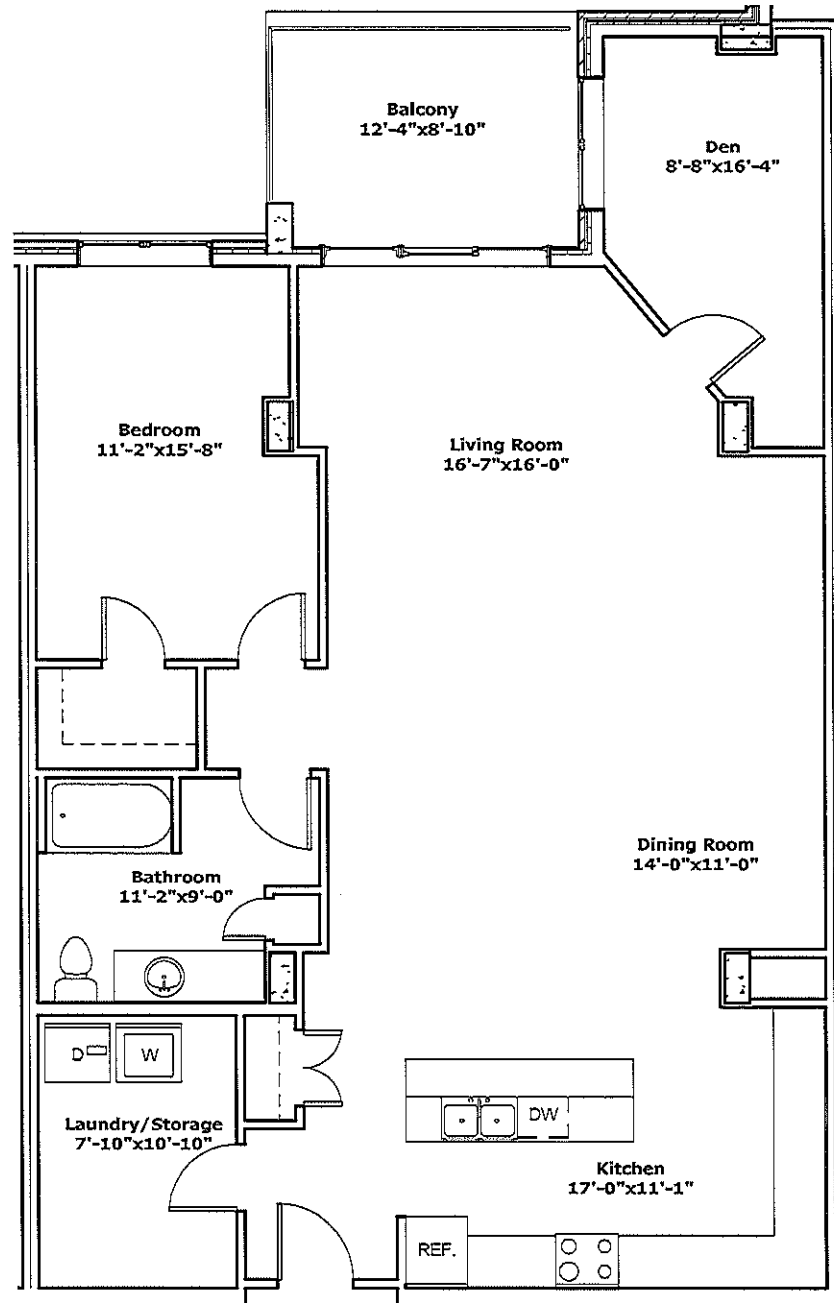

UNIT A
3 Bedroom
Unit Area - 2,021sq/ft
Balcony Area - 228sq/ft
Total - 2,249sq/ft

UNIT B
 3 Bedroom w/Den
 Unit Area - 1,987sq/ft
 Balcony Area - 160sq/ft
 Total - 2,147sq/ft

UNIT C
 1 Bedroom w/Den
 Unit Area - 1,180sq/ft
 Balcony Area - 153sq/ft
 Total - 1,333sq/ft

UNIT C1
1 Bedroom w/Den
Unit Area - 1,180sq/ft
Balcony Area - 147sq/ft
Total - 1,327sq/ft

UNIT C2
2 Bedroom w/Den
Unit Area - 1,535sq/ft
Balcony Area - 151sq/ft
Total - 1,686sq/ft

UNIT D
 2 Bedroom w/Den
 Unit Area - 1,610sq/ft
 Balcony Area - 147sq/ft
 Total - 1,757sq/ft

UNIT D1
 2 Bedroom w/Den
 Unit Area - 1,610sq/ft
 Balcony Area - 147sq/ft
 Total - 1,757sq/ft

UNIT E
 2 Bedroom w/Den
 Unit Area - 1,657sq/ft
 Balcony Area - 120sq/ft
 Total - 1,777sq/ft

UNIT E1
1 Bedroom w/Den
Unit Area - 1,352sq/ft
Balcony Area - 1,20sq/ft
Total - 1,472sq/ft

UNIT F
 2 Bedroom w/Den
 Unit Area - 1,868sq/ft
 Balcony Area - 179sq/ft
 Total - 2,047sq/ft

UNIT G
 2 Bedroom w/Den
 Unit Area - 2,097sq/ft
 Balcony Area - 252sq/ft
 Total - 2,349sq/ft

UNIT H
Bachelor
Unit Area - 868sq/ft
Balcony Area - 180sq/ft
Total - 1,048sq/ft