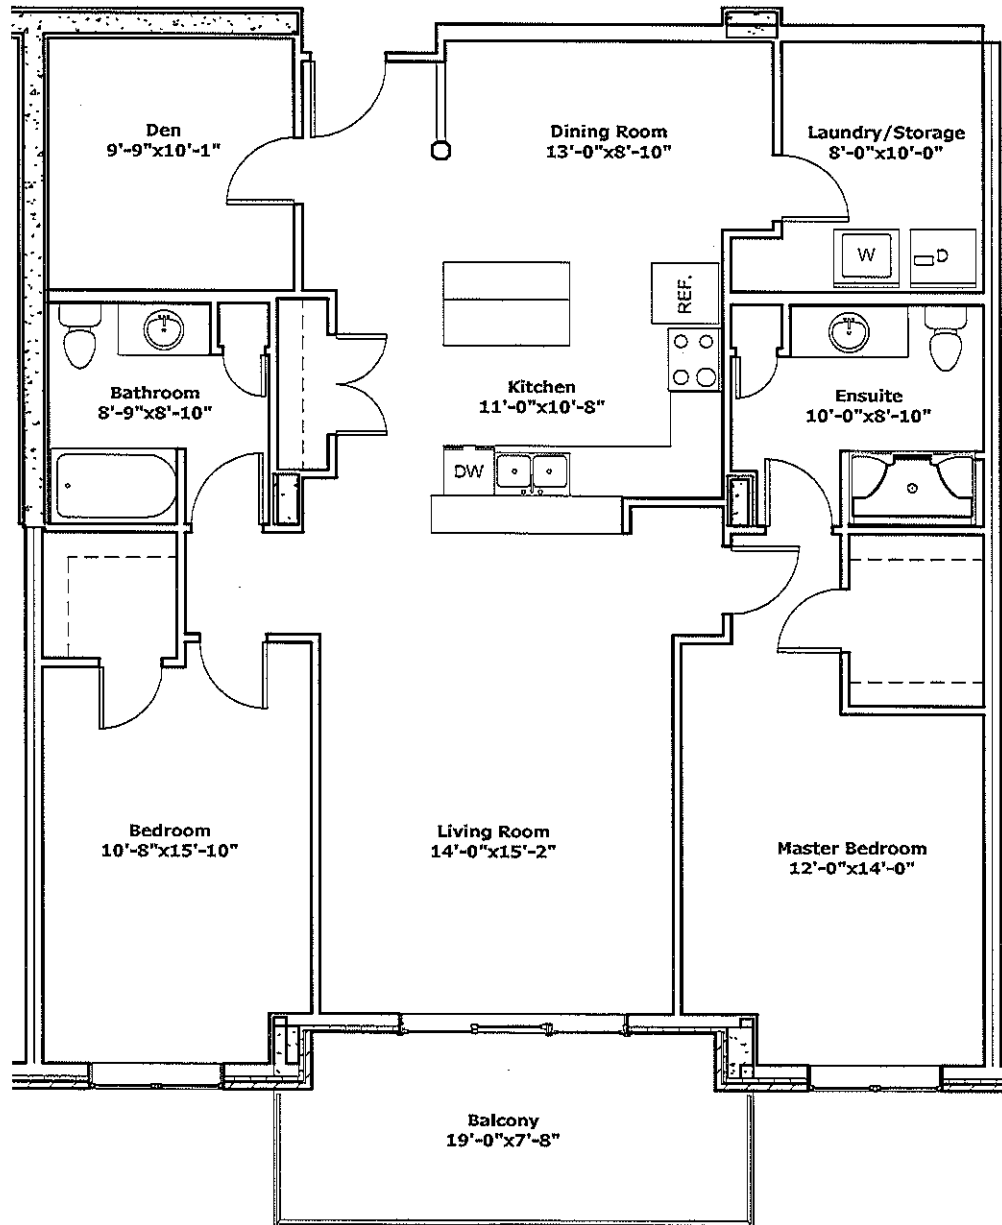

UNIT A
3 Bedroom
Unit Area - 2,021sq/ft
Balcony Area - 228sq/ft
Total - 2,249sq/ft

UNIT B
 3 Bedroom w/Den
 Unit Area - 1,987sq/ft
 Balcony Area - 160sq/ft
 Total - 2,147sq/ft

UNIT C
 1 Bedroom w/Den
 Unit Area - 1,180sq/ft
 Balcony Area - 153sq/ft
 Total - 1,333sq/ft

UNIT C1
1 Bedroom w/Den
Unit Area - 1,180sq/ft
Balcony Area - 147sq/ft
Total - 1,327sq/ft

UNIT C2
2 Bedroom w/Den
Unit Area - 1,535sq/ft
Balcony Area - 151sq/ft
Total - 1,686sq/ft

UNIT D
 2 Bedroom w/Den
 Unit Area - 1,610sq/ft
 Balcony Area - 147sq/ft
 Total - 1,757sq/ft

UNIT D1
 2 Bedroom w/Den
 Unit Area - 1,610sq/ft
 Balcony Area - 147sq/ft
 Total - 1,757sq/ft

UNIT E
 2 Bedroom w/Den
 Unit Area - 1,657sq/ft
 Balcony Area - 120sq/ft
 Total - 1,777sq/ft

UNIT E1
1 Bedroom w/Den
Unit Area - 1,352sq/ft
Balcony Area - 1,20sq/ft
Total - 1,472sq/ft