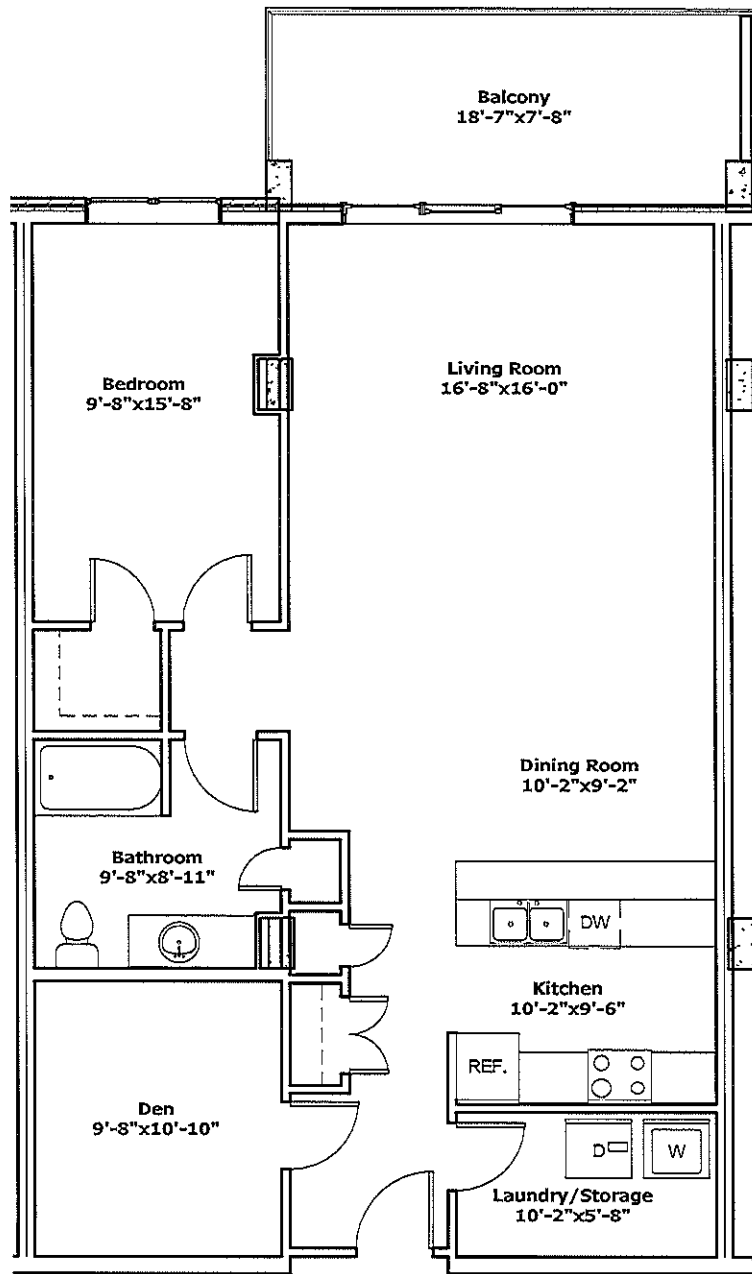

UNIT A
3 Bedroom
Unit Area - 2,021sq/ft
Balcony Area - 228sq/ft
Total - 2,249sq/ft

UNIT B
 3 Bedroom w/Den
 Unit Area - 1,987sq/ft
 Balcony Area - 160sq/ft
 Total - 2,147sq/ft

UNIT C
 1 Bedroom w/Den
 Unit Area - 1,180sq/ft
 Balcony Area - 153sq/ft
 Total - 1,333sq/ft

UNIT C1
1 Bedroom w/Den
Unit Area - 1,180sq/ft
Balcony Area - 147sq/ft
Total - 1,327sq/ft

UNIT C2
2 Bedroom w/Den
Unit Area - 1,535sq/ft
Balcony Area - 151sq/ft
Total - 1,686sq/ft

UNIT D
 2 Bedroom w/Den
 Unit Area - 1,610sq/ft
 Balcony Area - 147sq/ft
 Total - 1,757sq/ft

UNIT D1
 2 Bedroom w/Den
 Unit Area - 1,610sq/ft
 Balcony Area - 147sq/ft
 Total - 1,757sq/ft

UNIT E
 2 Bedroom w/Den
 Unit Area - 1,657sq/ft
 Balcony Area - 120sq/ft
 Total - 1,777sq/ft

UNIT E1
1 Bedroom w/Den
Unit Area - 1,352sq/ft
Balcony Area - 1,20sq/ft
Total - 1,472sq/ft