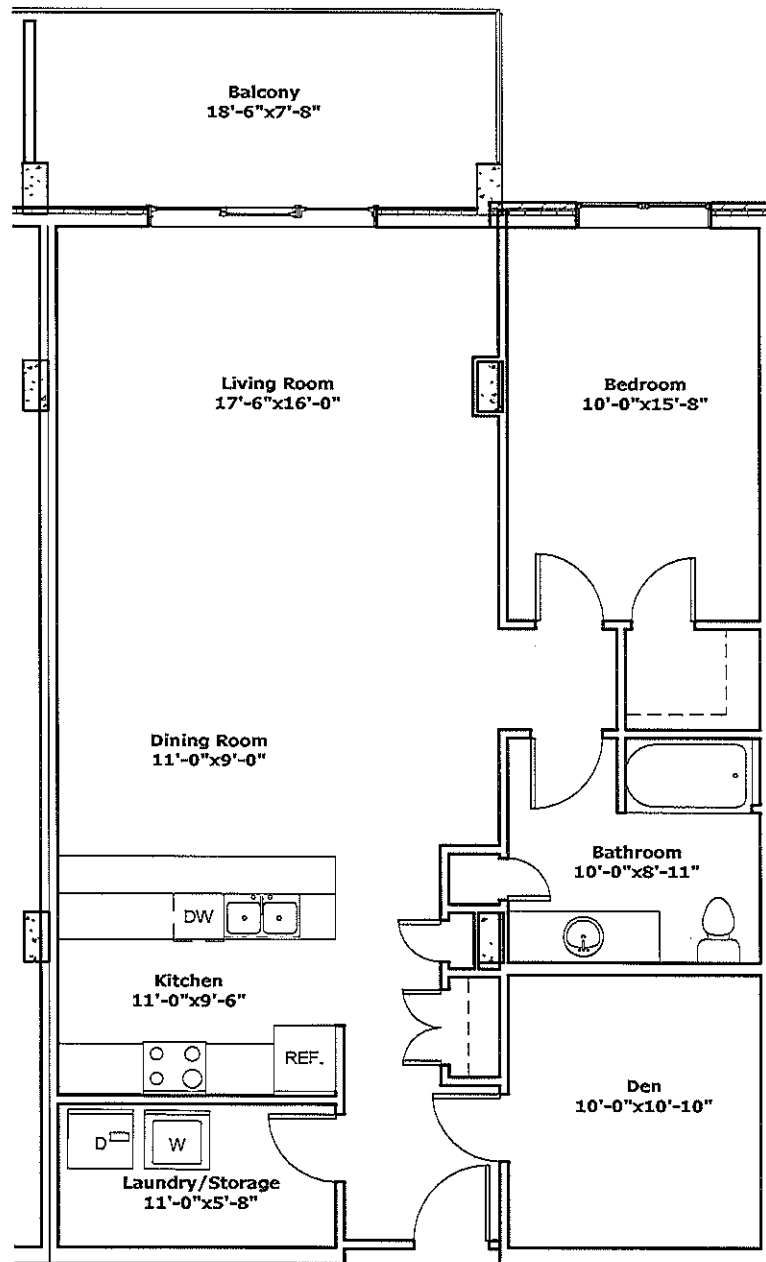

UNIT A
3 Bedroom
Unit Area - 2,021sq/ft
Balcony Area - 228sq/ft
Total - 2,249sq/ft

UNIT B
 3 Bedroom w/Den
 Unit Area - 1,987sq/ft
 Balcony Area - 160sq/ft
 Total - 2,147sq/ft

UNIT C
 1 Bedroom w/Den
 Unit Area - 1,180sq/ft
 Balcony Area - 153sq/ft
 Total - 1,333sq/ft

UNIT C1
1 Bedroom w/Den
Unit Area - 1,180sq/ft
Balcony Area - 147sq/ft
Total - 1,327sq/ft

UNIT C2
2 Bedroom w/Den
Unit Area - 1,535sq/ft
Balcony Area - 151sq/ft
Total - 1,686sq/ft

UNIT D
 2 Bedroom w/Den
 Unit Area - 1,610sq/ft
 Balcony Area - 147sq/ft
 Total - 1,757sq/ft

UNIT D1
 2 Bedroom w/Den
 Unit Area - 1,610sq/ft
 Balcony Area - 147sq/ft
 Total - 1,757sq/ft

UNIT E
 2 Bedroom w/Den
 Unit Area - 1,657sq/ft
 Balcony Area - 120sq/ft
 Total - 1,777sq/ft

UNIT E1
1 Bedroom w/Den
Unit Area - 1,352sq/ft
Balcony Area - 1,20sq/ft
Total - 1,472sq/ft

UNIT F
 2 Bedroom w/Den
 Unit Area - 1,868sq/ft
 Balcony Area - 179sq/ft
 Total - 2,047sq/ft

UNIT G
 2 Bedroom w/Den
 Unit Area - 2,097sq/ft
 Balcony Area - 252sq/ft
 Total - 2,349sq/ft

UNIT H
Bachelor
Unit Area - 868sq/ft
Balcony Area - 180sq/ft
Total - 1,048sq/ft