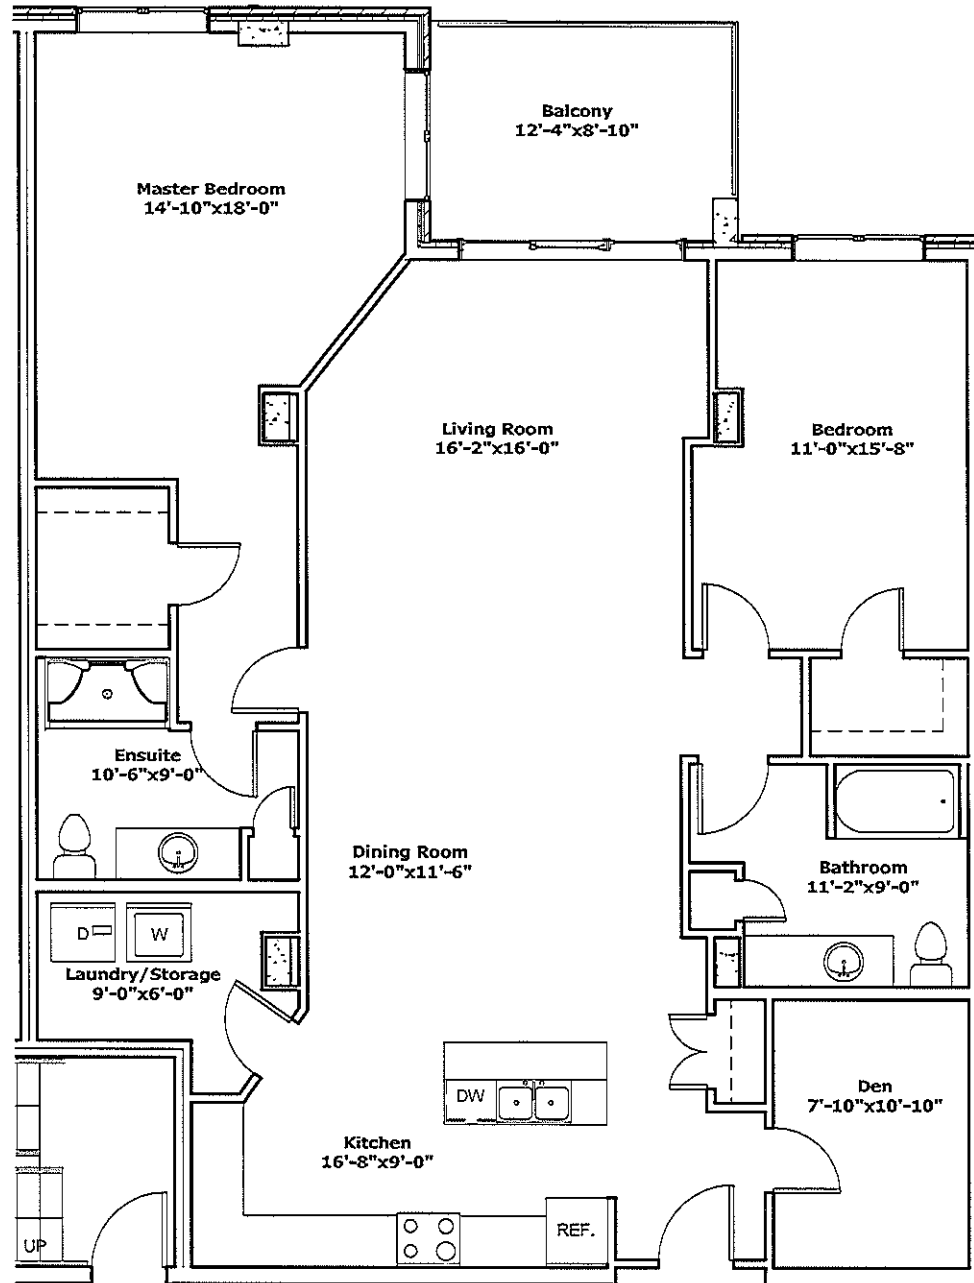

UNIT A
3 Bedroom
Unit Area - 2,021sq/ft
Balcony Area - 228sq/ft
Total - 2,249sq/ft

UNIT B
 3 Bedroom w/Den
 Unit Area - 1,987sq/ft
 Balcony Area - 160sq/ft
 Total - 2,147sq/ft

UNIT C
 1 Bedroom w/Den
 Unit Area - 1,180sq/ft
 Balcony Area - 153sq/ft
 Total - 1,333sq/ft

UNIT C1
1 Bedroom w/Den
Unit Area - 1,180sq/ft
Balcony Area - 147sq/ft
Total - 1,327sq/ft

UNIT C2
2 Bedroom w/Den
Unit Area - 1,535sq/ft
Balcony Area - 151sq/ft
Total - 1,686sq/ft

UNIT D
 2 Bedroom w/Den
 Unit Area - 1,610sq/ft
 Balcony Area - 147sq/ft
 Total - 1,757sq/ft

UNIT D1
 2 Bedroom w/Den
 Unit Area - 1,610sq/ft
 Balcony Area - 147sq/ft
 Total - 1,757sq/ft

UNIT E
 2 Bedroom w/Den
 Unit Area - 1,657sq/ft
 Balcony Area - 120sq/ft
 Total - 1,777sq/ft

UNIT E1
1 Bedroom w/Den
Unit Area - 1,352sq/ft
Balcony Area - 1,20sq/ft
Total - 1,472sq/ft

UNIT F
 2 Bedroom w/Den
 Unit Area - 1,868sq/ft
 Balcony Area - 179sq/ft
 Total - 2,047sq/ft

UNIT G
 2 Bedroom w/Den
 Unit Area - 2,097sq/ft
 Balcony Area - 252sq/ft
 Total - 2,349sq/ft

UNIT H
Bachelor
Unit Area - 868sq/ft
Balcony Area - 180sq/ft
Total - 1,048sq/ft