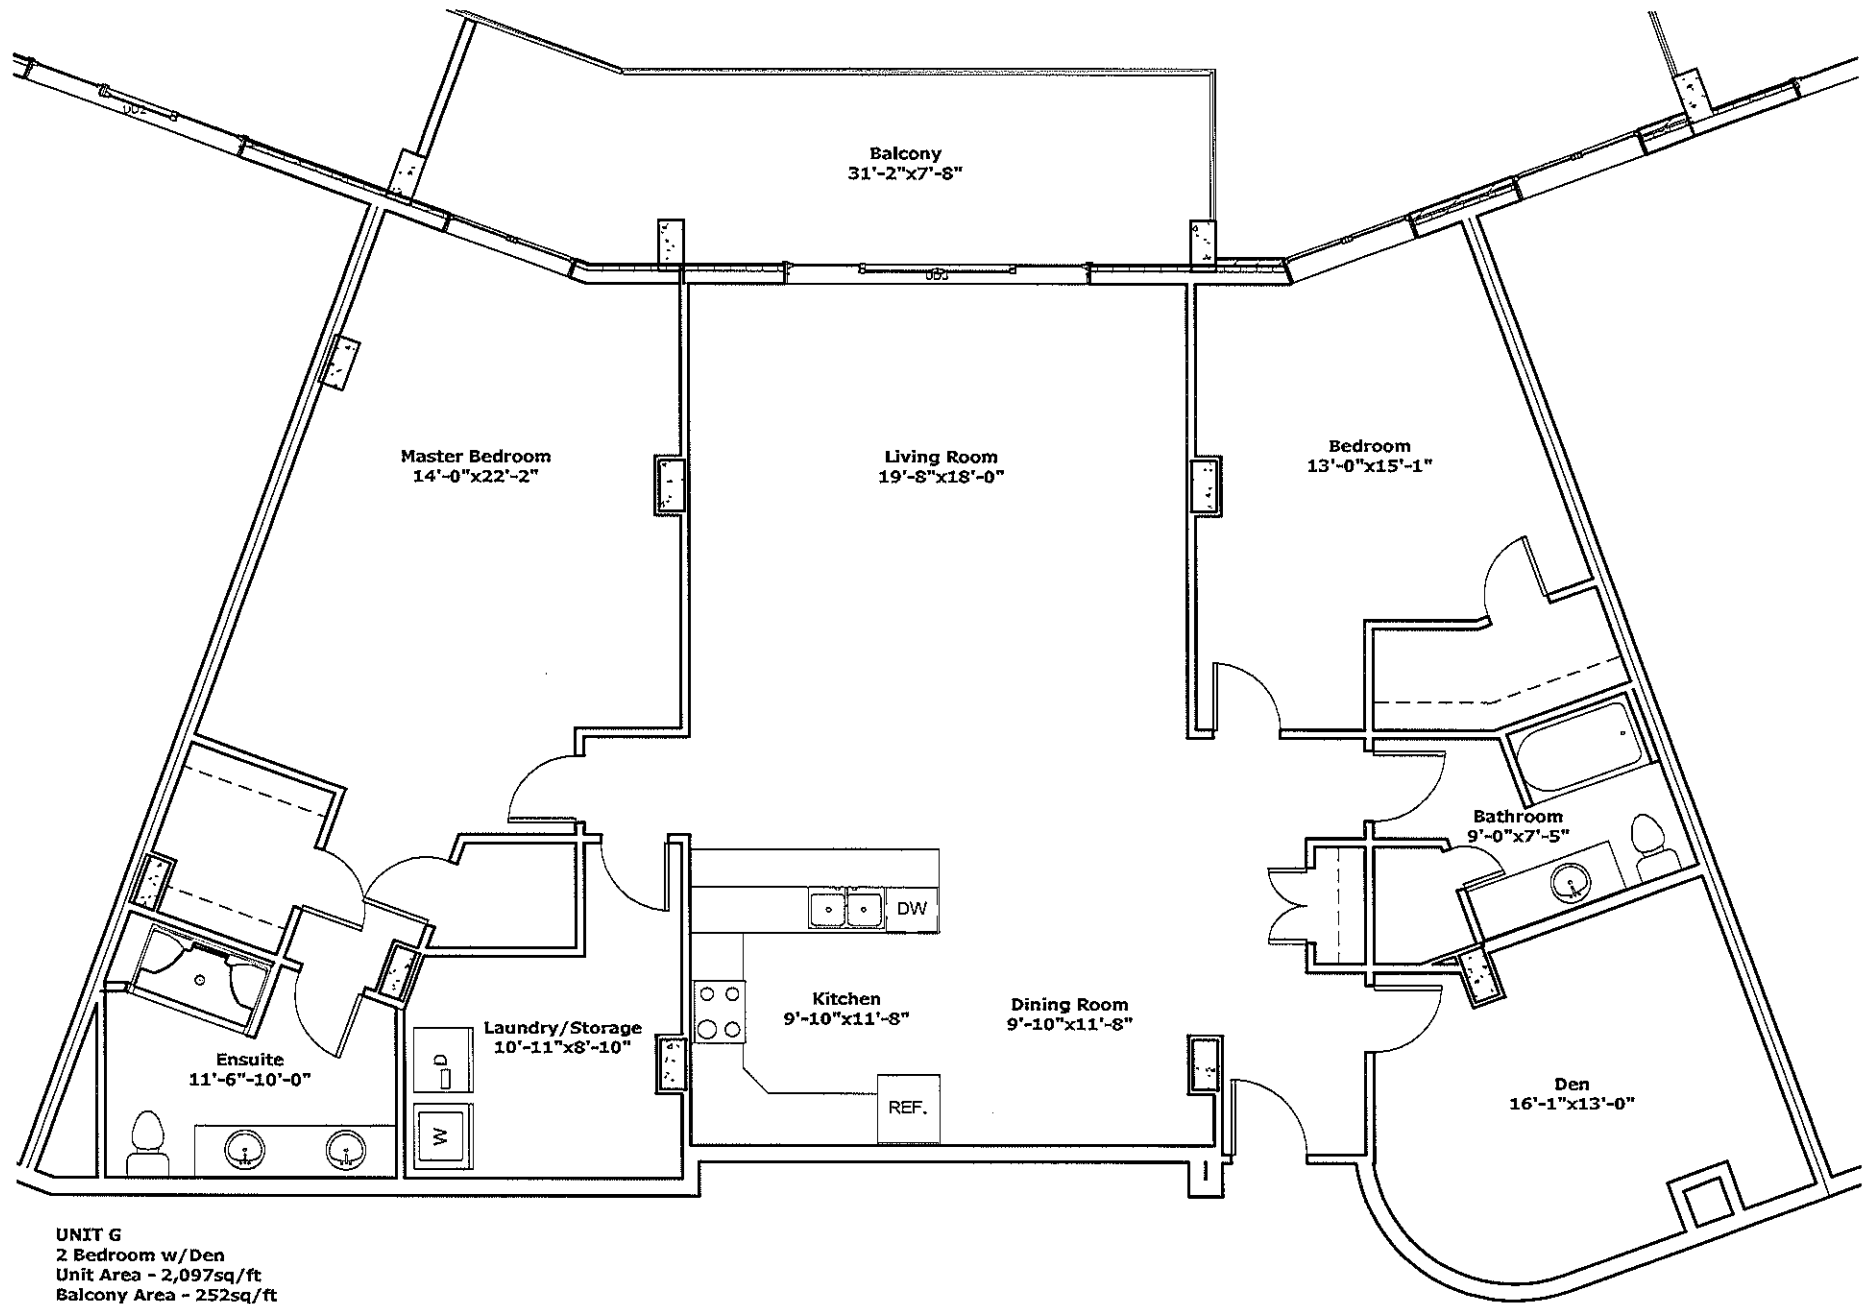

UNIT C1
1 Bedroom w/Den
Unit Area - 1,180sq/ft
Balcony Area - 147sq/ft
Total - 1,327sq/ft

UNIT C2
2 Bedroom w/Den
Unit Area - 1,535sq/ft
Balcony Area - 151sq/ft
Total - 1,686sq/ft

UNIT D
 2 Bedroom w/Den
 Unit Area - 1,610sq/ft
 Balcony Area - 147sq/ft
 Total - 1,757sq/ft

UNIT D1
 2 Bedroom w/Den
 Unit Area - 1,610sq/ft
 Balcony Area - 147sq/ft
 Total - 1,757sq/ft

UNIT E
 2 Bedroom w/Den
 Unit Area - 1,657sq/ft
 Balcony Area - 120sq/ft
 Total - 1,777sq/ft

UNIT E1
1 Bedroom w/Den
Unit Area - 1,352sq/ft
Balcony Area - 1,20sq/ft
Total - 1,472sq/ft

UNIT F
 2 Bedroom w/Den
 Unit Area - 1,868sq/ft
 Balcony Area - 179sq/ft
 Total - 2,047sq/ft

UNIT G
 2 Bedroom w/Den
 Unit Area - 2,097sq/ft
 Balcony Area - 252sq/ft
 Total - 2,349sq/ft

UNIT H
Bachelor
Unit Area - 868sq/ft
Balcony Area - 180sq/ft
Total - 1,048sq/ft