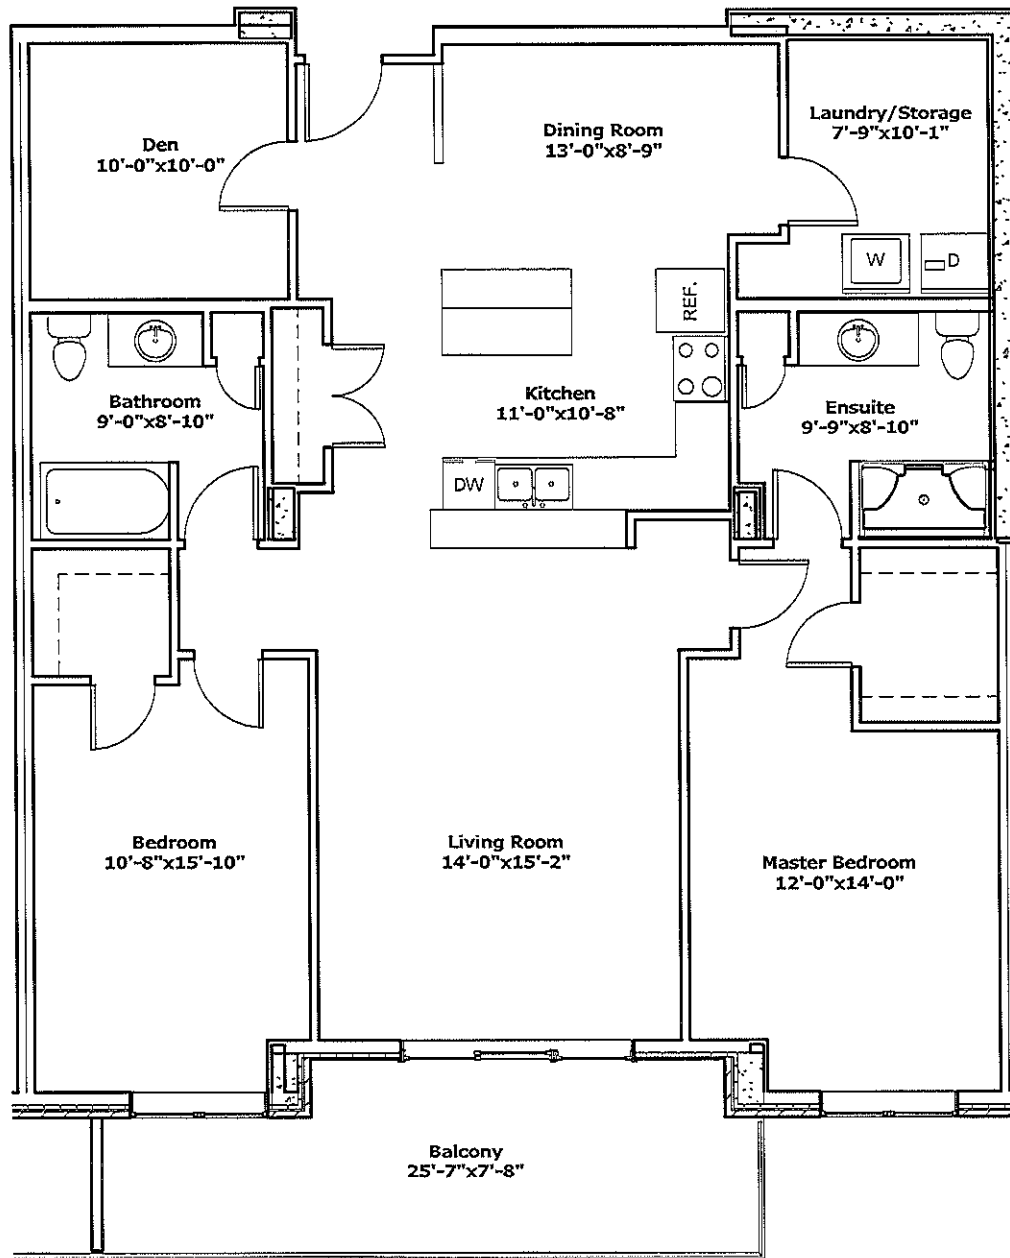

UNIT A
3 Bedroom
Unit Area - 2,021sq/ft
Balcony Area - 228sq/ft
Total - 2,249sq/ft

UNIT B
 3 Bedroom w/Den
 Unit Area - 1,987sq/ft
 Balcony Area - 160sq/ft
 Total - 2,147sq/ft

UNIT C
 1 Bedroom w/Den
 Unit Area - 1,180sq/ft
 Balcony Area - 153sq/ft
 Total - 1,333sq/ft

UNIT C1
1 Bedroom w/Den
Unit Area - 1,180sq/ft
Balcony Area - 147sq/ft
Total - 1,327sq/ft

UNIT C2
2 Bedroom w/Den
Unit Area - 1,535sq/ft
Balcony Area - 151sq/ft
Total - 1,686sq/ft

UNIT D
 2 Bedroom w/Den
 Unit Area - 1,610sq/ft
 Balcony Area - 147sq/ft
 Total - 1,757sq/ft

UNIT D1
 2 Bedroom w/Den
 Unit Area - 1,610sq/ft
 Balcony Area - 147sq/ft
 Total - 1,757sq/ft

UNIT E
 2 Bedroom w/Den
 Unit Area - 1,657sq/ft
 Balcony Area - 120sq/ft
 Total - 1,777sq/ft

UNIT E1
1 Bedroom w/Den
Unit Area - 1,352sq/ft
Balcony Area - 1,20sq/ft
Total - 1,472sq/ft