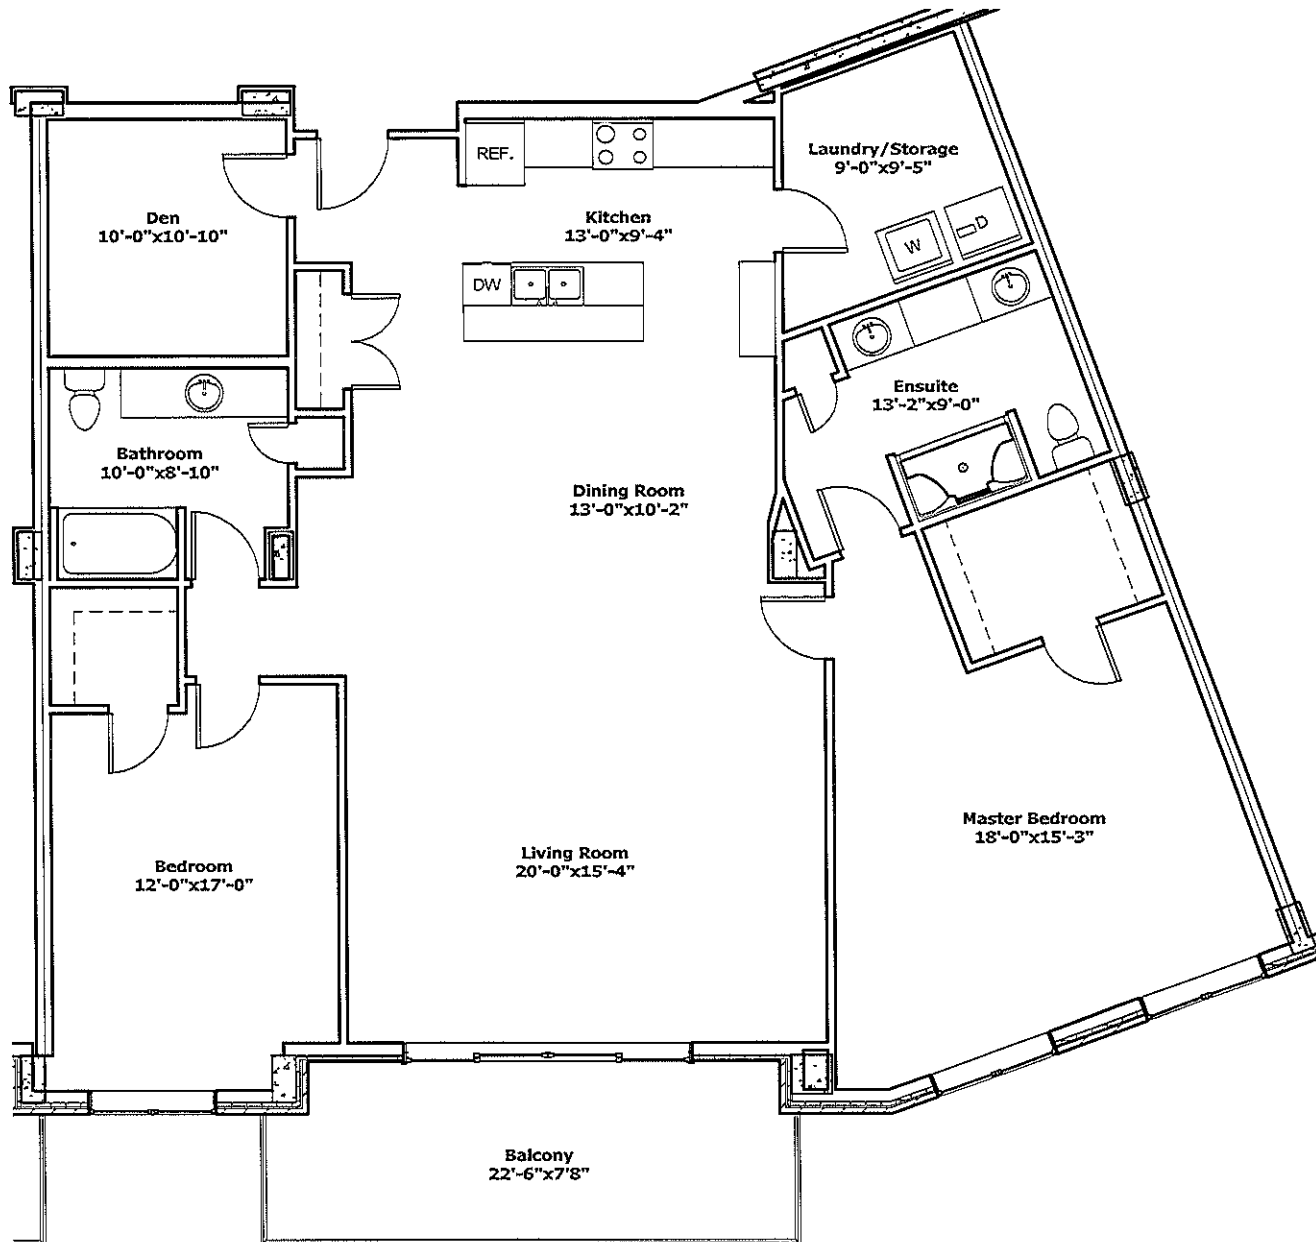

UNIT A
3 Bedroom
Unit Area - 2,021sq/ft
Balcony Area - 228sq/ft
Total - 2,249sq/ft

UNIT B
 3 Bedroom w/Den
 Unit Area - 1,987sq/ft
 Balcony Area - 160sq/ft
 Total - 2,147sq/ft

UNIT C
 1 Bedroom w/Den
 Unit Area - 1,180sq/ft
 Balcony Area - 153sq/ft
 Total - 1,333sq/ft

UNIT C1
1 Bedroom w/Den
Unit Area - 1,180sq/ft
Balcony Area - 147sq/ft
Total - 1,327sq/ft

UNIT C2
2 Bedroom w/Den
Unit Area - 1,535sq/ft
Balcony Area - 151sq/ft
Total - 1,686sq/ft

UNIT D
 2 Bedroom w/Den
 Unit Area - 1,610sq/ft
 Balcony Area - 147sq/ft
 Total - 1,757sq/ft

UNIT D1
 2 Bedroom w/Den
 Unit Area - 1,610sq/ft
 Balcony Area - 147sq/ft
 Total - 1,757sq/ft

UNIT E
 2 Bedroom w/Den
 Unit Area - 1,657sq/ft
 Balcony Area - 120sq/ft
 Total - 1,777sq/ft

UNIT E1
1 Bedroom w/Den
Unit Area - 1,352sq/ft
Balcony Area - 1,20sq/ft
Total - 1,472sq/ft

UNIT F
 2 Bedroom w/Den
 Unit Area - 1,868sq/ft
 Balcony Area - 179sq/ft
 Total - 2,047sq/ft

UNIT G
 2 Bedroom w/Den
 Unit Area - 2,097sq/ft
 Balcony Area - 252sq/ft
 Total - 2,349sq/ft

UNIT H
Bachelor
Unit Area - 868sq/ft
Balcony Area - 180sq/ft
Total - 1,048sq/ft