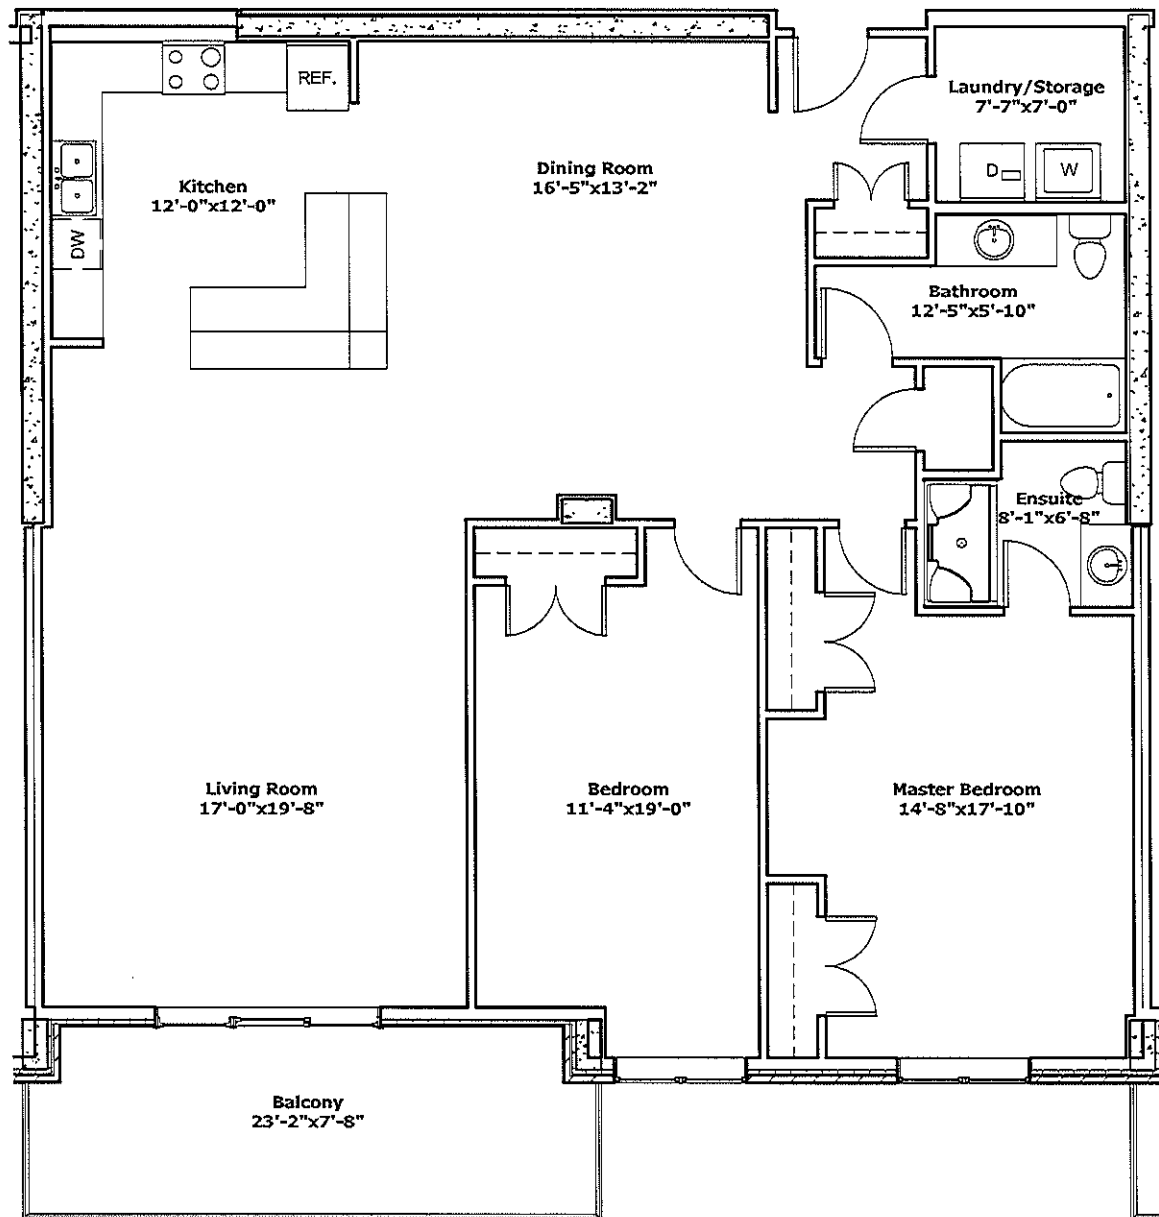

UNIT A
3 Bedroom
Unit Area - 2,021sq/ft
Balcony Area - 228sq/ft
Total - 2,249sq/ft

UNIT B
 3 Bedroom w/Den
 Unit Area - 1,987sq/ft
 Balcony Area - 160sq/ft
 Total - 2,147sq/ft

UNIT C
 1 Bedroom w/Den
 Unit Area - 1,180sq/ft
 Balcony Area - 153sq/ft
 Total - 1,333sq/ft

UNIT C1
1 Bedroom w/Den
Unit Area - 1,180sq/ft
Balcony Area - 147sq/ft
Total - 1,327sq/ft

UNIT C2
2 Bedroom w/Den
Unit Area - 1,535sq/ft
Balcony Area - 151sq/ft
Total - 1,686sq/ft

UNIT D
 2 Bedroom w/Den
 Unit Area - 1,610sq/ft
 Balcony Area - 147sq/ft
 Total - 1,757sq/ft

UNIT D1
 2 Bedroom w/Den
 Unit Area - 1,610sq/ft
 Balcony Area - 147sq/ft
 Total - 1,757sq/ft

UNIT E
 2 Bedroom w/Den
 Unit Area - 1,657sq/ft
 Balcony Area - 120sq/ft
 Total - 1,777sq/ft

UNIT E1
1 Bedroom w/Den
Unit Area - 1,352sq/ft
Balcony Area - 1,20sq/ft
Total - 1,472sq/ft

UNIT F
 2 Bedroom w/Den
 Unit Area - 1,868sq/ft
 Balcony Area - 179sq/ft
 Total - 2,047sq/ft

UNIT G
 2 Bedroom w/Den
 Unit Area - 2,097sq/ft
 Balcony Area - 252sq/ft
 Total - 2,349sq/ft

UNIT H
Bachelor
Unit Area - 868sq/ft
Balcony Area - 180sq/ft
Total - 1,048sq/ft