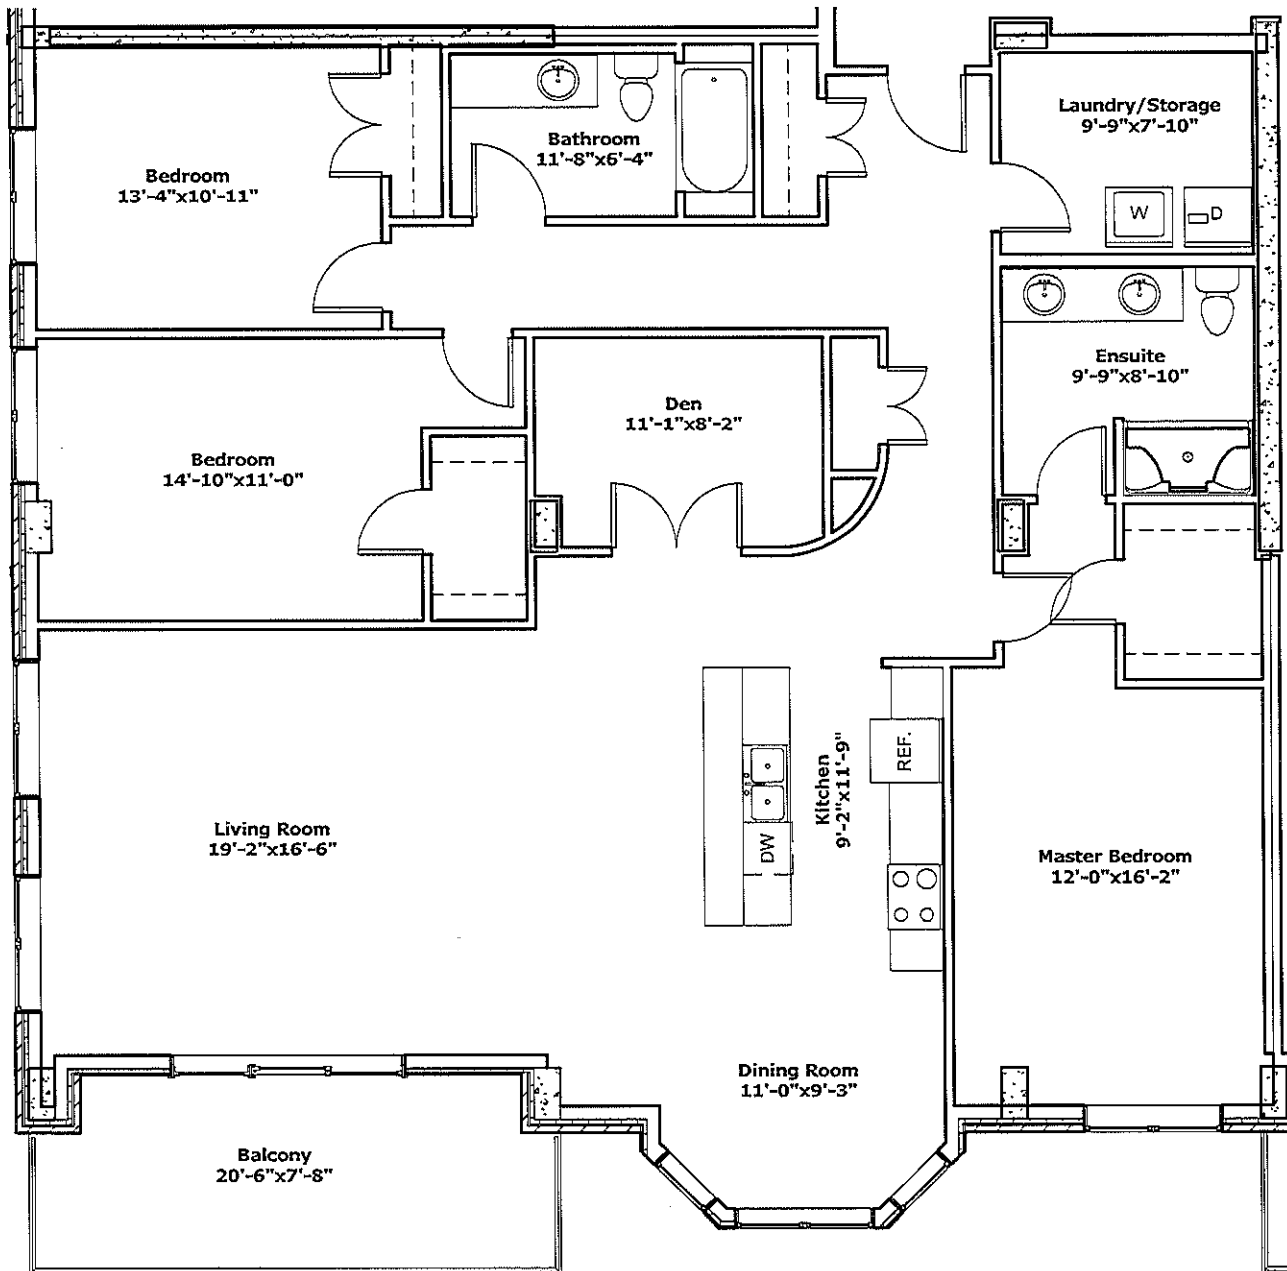

UNIT A
3 Bedroom
Unit Area - 2,021sq/ft
Balcony Area - 228sq/ft
Total - 2,249sq/ft

UNIT B
 3 Bedroom w/Den
 Unit Area - 1,987sq/ft
 Balcony Area - 160sq/ft
 Total - 2,147sq/ft

UNIT C
 1 Bedroom w/Den
 Unit Area - 1,180sq/ft
 Balcony Area - 153sq/ft
 Total - 1,333sq/ft

UNIT C1
1 Bedroom w/Den
Unit Area - 1,180sq/ft
Balcony Area - 147sq/ft
Total - 1,327sq/ft

UNIT C2
2 Bedroom w/Den
Unit Area - 1,535sq/ft
Balcony Area - 151sq/ft
Total - 1,686sq/ft

UNIT D
 2 Bedroom w/Den
 Unit Area - 1,610sq/ft
 Balcony Area - 147sq/ft
 Total - 1,757sq/ft

UNIT D1
 2 Bedroom w/Den
 Unit Area - 1,610sq/ft
 Balcony Area - 147sq/ft
 Total - 1,757sq/ft

UNIT E
 2 Bedroom w/Den
 Unit Area - 1,657sq/ft
 Balcony Area - 120sq/ft
 Total - 1,777sq/ft

UNIT E1
1 Bedroom w/Den
Unit Area - 1,352sq/ft
Balcony Area - 1,20sq/ft
Total - 1,472sq/ft

UNIT F
 2 Bedroom w/Den
 Unit Area - 1,868sq/ft
 Balcony Area - 179sq/ft
 Total - 2,047sq/ft

UNIT G
 2 Bedroom w/Den
 Unit Area - 2,097sq/ft
 Balcony Area - 252sq/ft
 Total - 2,349sq/ft

UNIT H
Bachelor
Unit Area - 868sq/ft
Balcony Area - 180sq/ft
Total - 1,048sq/ft