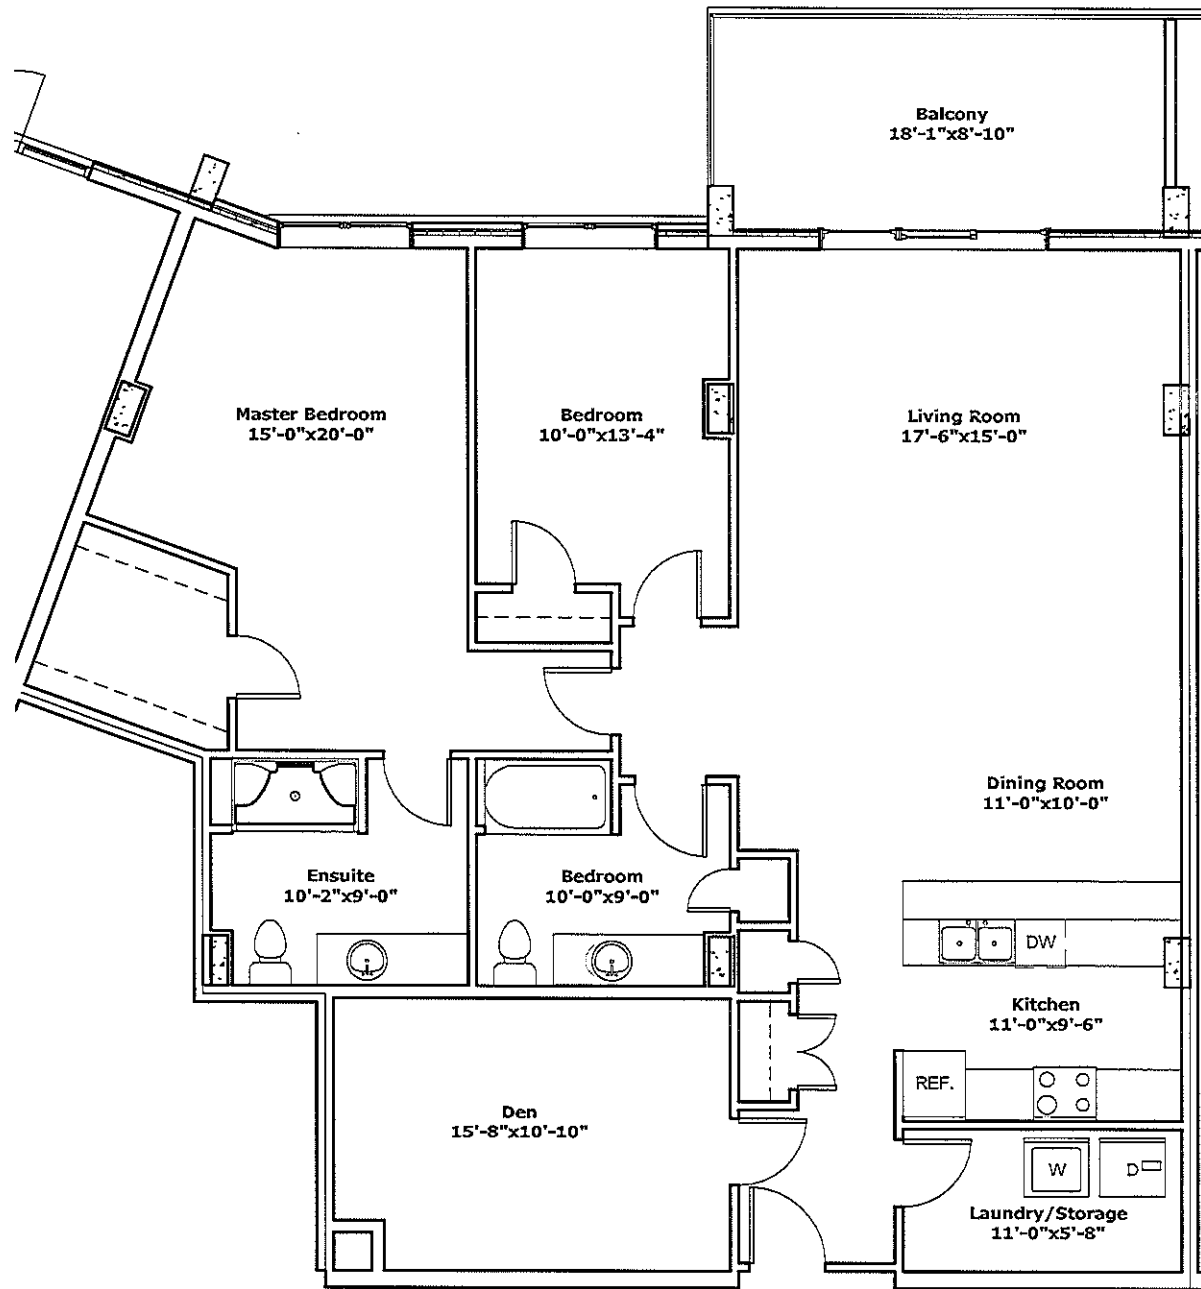

UNIT A
3 Bedroom
Unit Area - 2,021sq/ft
Balcony Area - 228sq/ft
Total - 2,249sq/ft

UNIT B
 3 Bedroom w/Den
 Unit Area - 1,987sq/ft
 Balcony Area - 160sq/ft
 Total - 2,147sq/ft

UNIT C
 1 Bedroom w/Den
 Unit Area - 1,180sq/ft
 Balcony Area - 153sq/ft
 Total - 1,333sq/ft

UNIT C1
1 Bedroom w/Den
Unit Area - 1,180sq/ft
Balcony Area - 147sq/ft
Total - 1,327sq/ft

UNIT C2
2 Bedroom w/Den
Unit Area - 1,535sq/ft
Balcony Area - 151sq/ft
Total - 1,686sq/ft

UNIT D
 2 Bedroom w/Den
 Unit Area - 1,610sq/ft
 Balcony Area - 147sq/ft
 Total - 1,757sq/ft

UNIT D1
 2 Bedroom w/Den
 Unit Area - 1,610sq/ft
 Balcony Area - 147sq/ft
 Total - 1,757sq/ft

UNIT E
 2 Bedroom w/Den
 Unit Area - 1,657sq/ft
 Balcony Area - 120sq/ft
 Total - 1,777sq/ft

UNIT E1
1 Bedroom w/Den
Unit Area - 1,352sq/ft
Balcony Area - 1,20sq/ft
Total - 1,472sq/ft