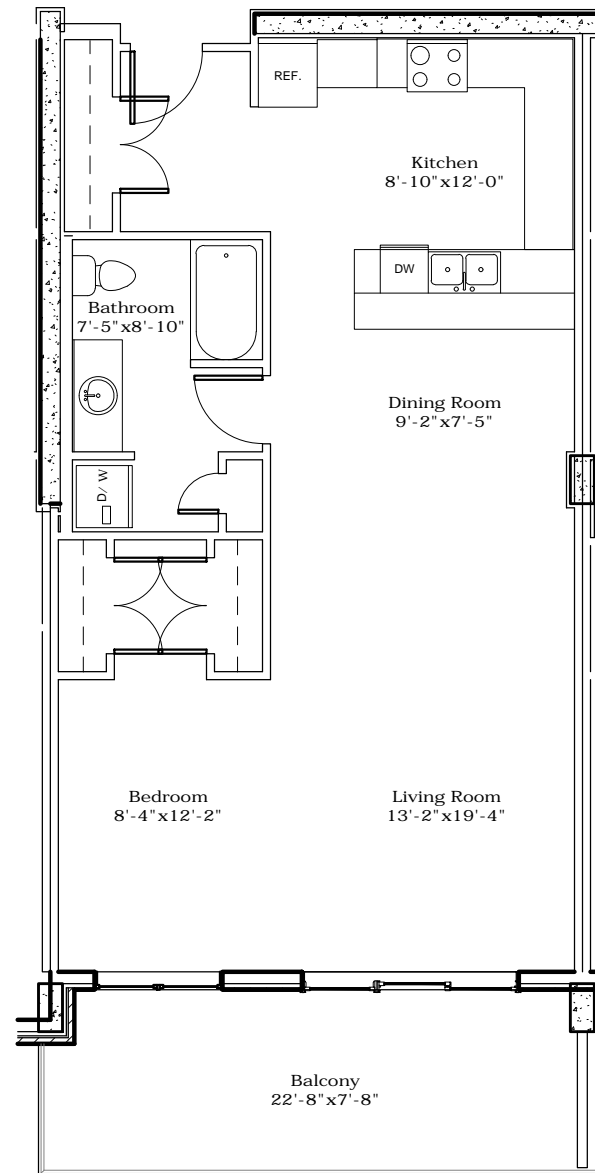

UNIT A
 3 Bedroom
 Unit Area - 2,021sq/ft
 Balcony Area - 228sq/ft
 Total - 2,249sq/ft

UNIT B
 3 Bedroom w/Den
 Unit Area - 1,987sq/ft
 Balcony Area - 160sq/ft
 Total - 2,147sq/ft

UNIT C
 1 Bedroom w/Den
 Unit Area - 1,180sq/ft
 Balcony Area - 153sq/ft
 Total - 1,333sq/ft

UNIT C1
1 Bedroom w/Den
Unit Area - 1,180sq/ft
Balcony Area - 147sq/ft
Total - 1,327sq/ft

UNIT C2
 2 Bedroom w/Den
 Unit Area - 1,535sq/ft
 Balcony Area - 151sq/ft
 Total - 1,686sq/ft

UNIT D
 2 Bedroom w/Den
 Unit Area - 1,610sq/ft
 Balcony Area - 147sq/ft
 Total - 1,757sq/ft

UNIT F
 2 Bedroom w/Den
 Unit Area - 1,868sq/ft
 Balcony Area - 179sq/ft
 Total - 2,047sq/ft

UNIT G
 2 Bedroom w/Den
 Unit Area - 2,097sq/ft
 Balcony Area - 252sq/ft
 Total - 2,349sq/ft

UNIT H
Bachelor
Unit Area - 868sq/ft
Balcony Area - 180sq/ft
Total - 1,048sq/ft

UNIT H1 (accessible)
Bachelor
Unit Area - 778sq/ft
Balcony Area - 85sq/ft
Total - 863sq/ft

UNIT H2
Bachelor
Unit Area - 868sq/ft
Balcony Area - 180sq/ft
Total - 1,048sq/ft