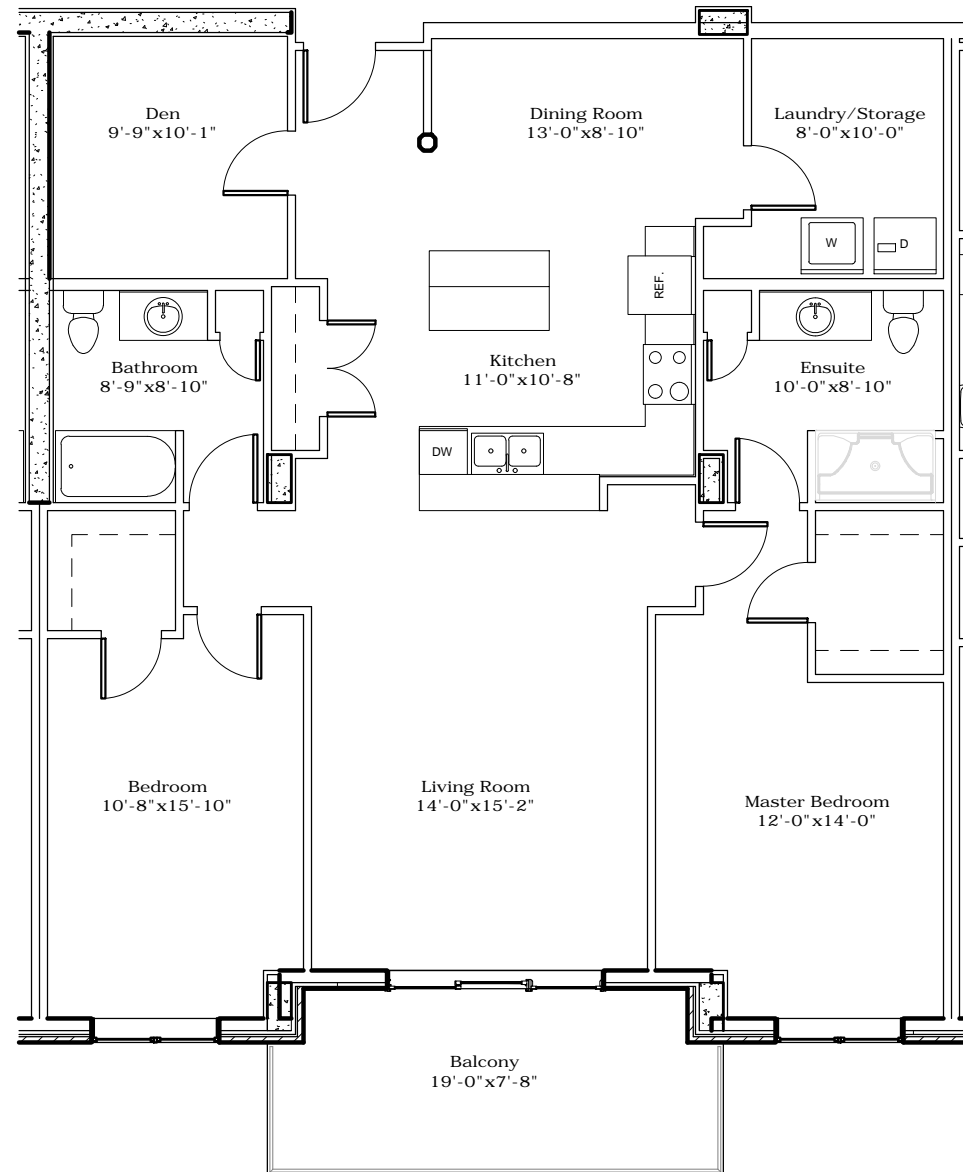

UNIT A
 3 Bedroom
 Unit Area - 2,021sq/ft
 Balcony Area - 228sq/ft
 Total - 2,249sq/ft

UNIT B
 3 Bedroom w/Den
 Unit Area - 1,987sq/ft
 Balcony Area - 160sq/ft
 Total - 2,147sq/ft

UNIT C
 1 Bedroom w/Den
 Unit Area - 1,180sq/ft
 Balcony Area - 153sq/ft
 Total - 1,333sq/ft

UNIT C1
1 Bedroom w/Den
Unit Area - 1,180sq/ft
Balcony Area - 147sq/ft
Total - 1,327sq/ft

UNIT C2
 2 Bedroom w/Den
 Unit Area - 1,535sq/ft
 Balcony Area - 151sq/ft
 Total - 1,686sq/ft

UNIT D
 2 Bedroom w/Den
 Unit Area - 1,610sq/ft
 Balcony Area - 147sq/ft
 Total - 1,757sq/ft

UNIT D1
2 Bedroom w/Den
Unit Area - 1,610sq/ft
Balcony Area - 147sq/ft
Total - 1,757sq/ft

UNIT E
 2 Bedroom w/Den
 Unit Area - 1,657sq/ft
 Balcony Area - 120sq/ft
 Total - 1,777sq/ft

UNIT E1
1 Bedroom w/Den
Unit Area - 1,352sq/ft
Balcony Area - 120sq/ft
Total - 1,472sq/ft