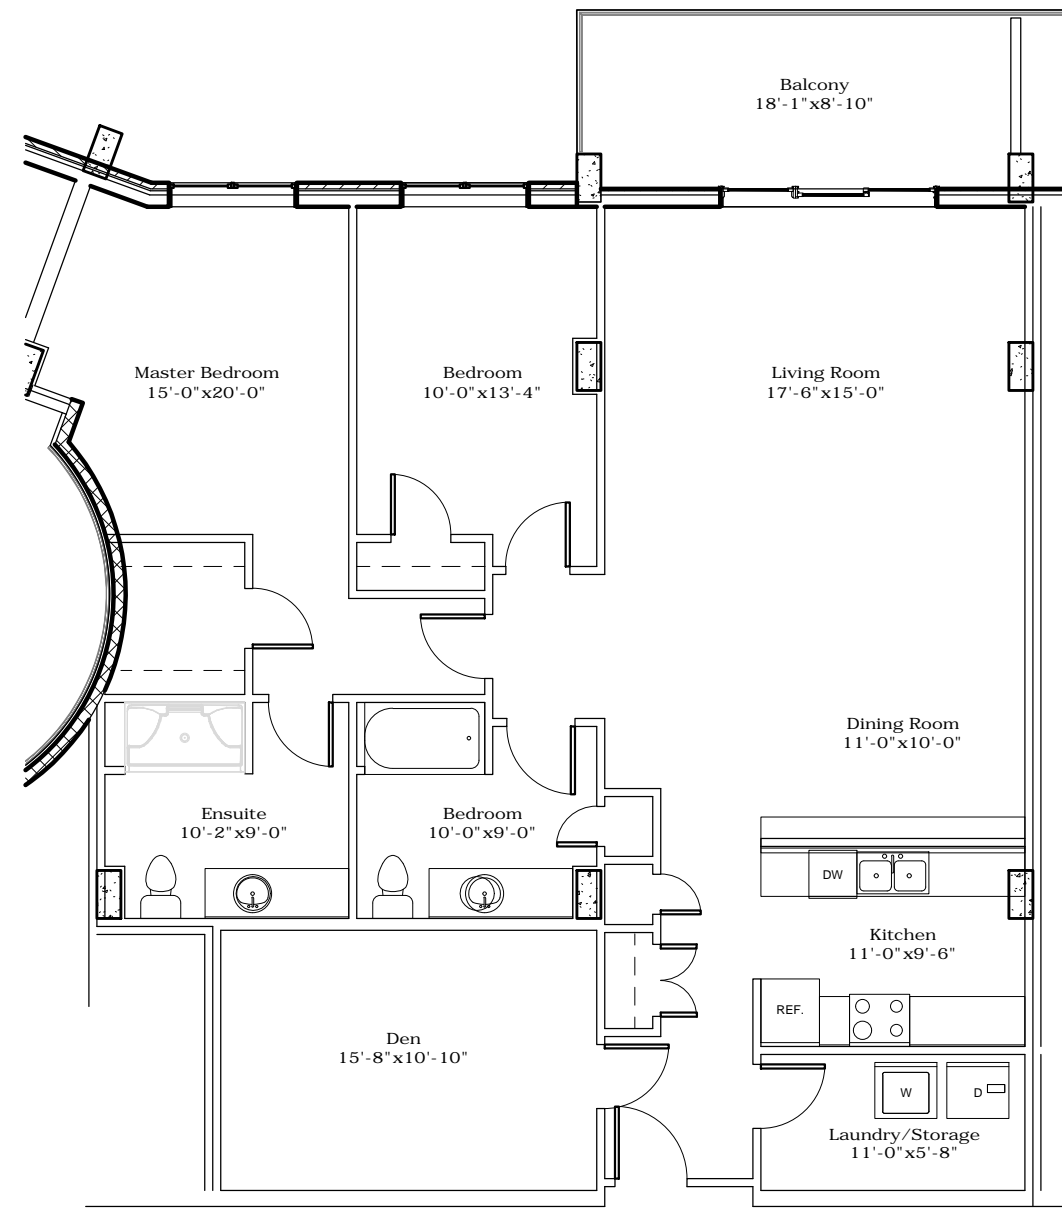

UNIT A
 3 Bedroom
 Unit Area - 2,021sq/ft
 Balcony Area - 228sq/ft
 Total - 2,249sq/ft

UNIT B
 3 Bedroom w/Den
 Unit Area - 1,987sq/ft
 Balcony Area - 160sq/ft
 Total - 2,147sq/ft

UNIT C
 1 Bedroom w/Den
 Unit Area - 1,180sq/ft
 Balcony Area - 153sq/ft
 Total - 1,333sq/ft

UNIT C1
1 Bedroom w/Den
Unit Area - 1,180sq/ft
Balcony Area - 147sq/ft
Total - 1,327sq/ft

UNIT C2
 2 Bedroom w/Den
 Unit Area - 1,535sq/ft
 Balcony Area - 151sq/ft
 Total - 1,686sq/ft

UNIT D
 2 Bedroom w/Den
 Unit Area - 1,610sq/ft
 Balcony Area - 147sq/ft
 Total - 1,757sq/ft

UNIT D1
2 Bedroom w/Den
Unit Area - 1,610sq/ft
Balcony Area - 147sq/ft
Total - 1,757sq/ft

UNIT E
 2 Bedroom w/Den
 Unit Area - 1,657sq/ft
 Balcony Area - 120sq/ft
 Total - 1,777sq/ft

UNIT E1
1 Bedroom w/Den
Unit Area - 1,352sq/ft
Balcony Area - 120sq/ft
Total - 1,472sq/ft