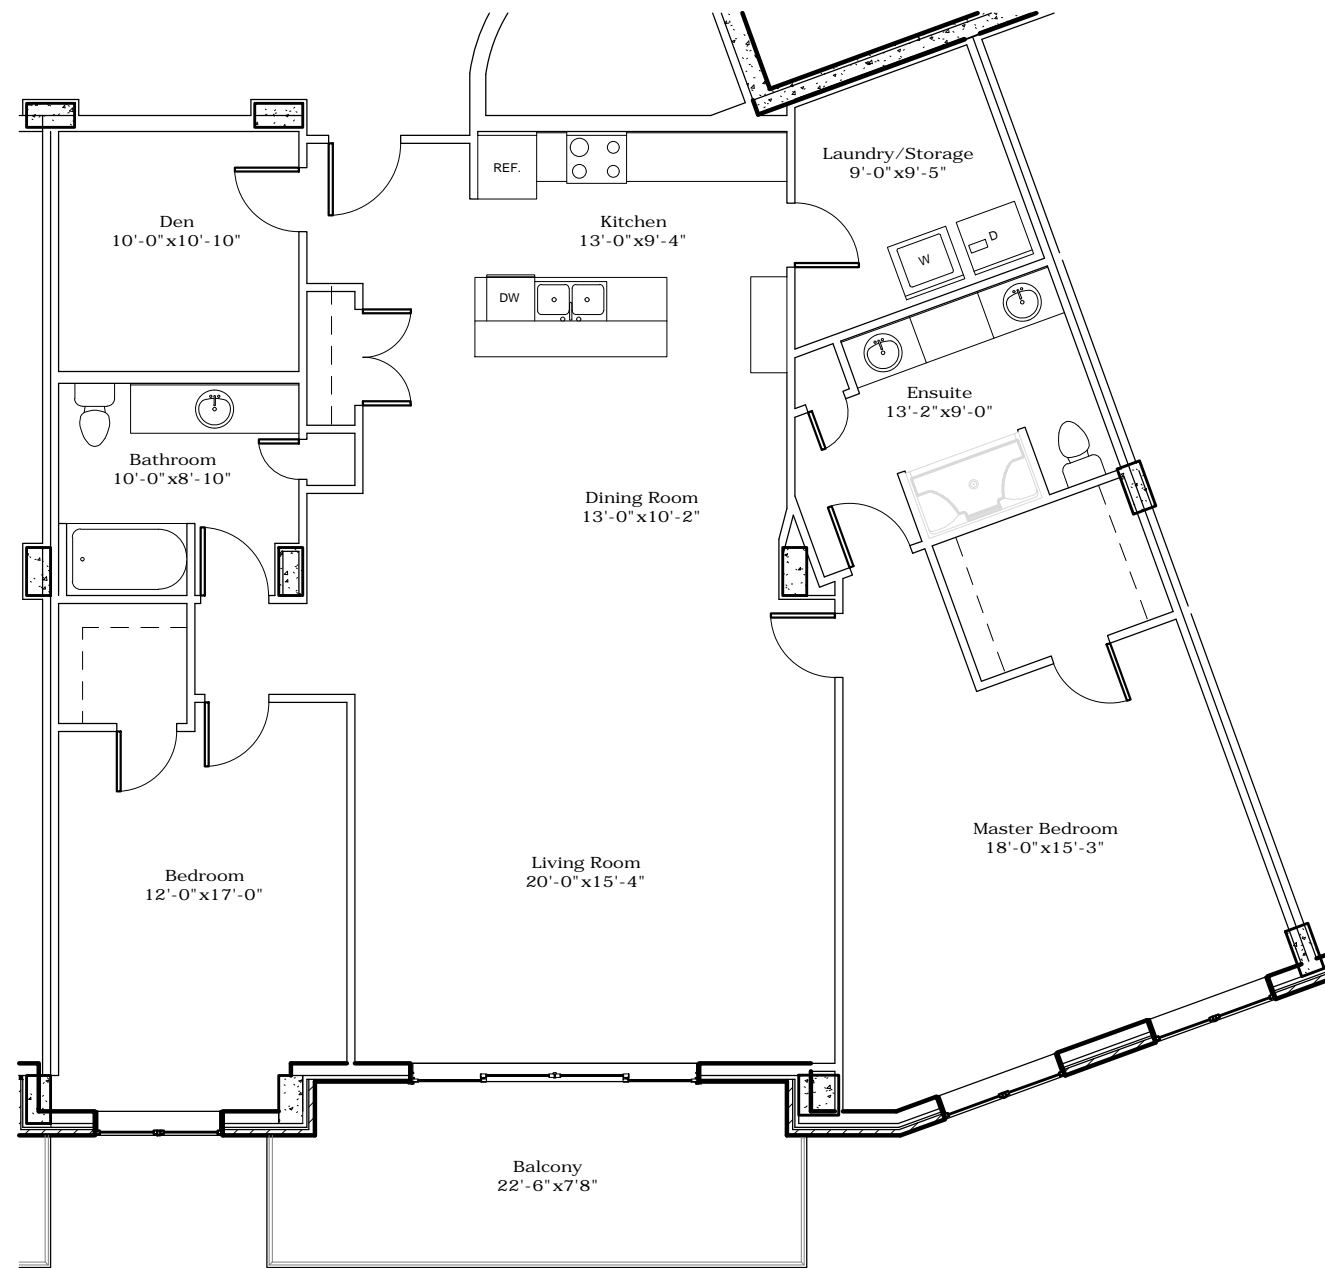

UNIT A
 3 Bedroom
 Unit Area - 2,021sq/ft
 Balcony Area - 228sq/ft
 Total - 2,249sq/ft

UNIT B
 3 Bedroom w/Den
 Unit Area - 1,987sq/ft
 Balcony Area - 160sq/ft
 Total - 2,147sq/ft

UNIT C
 1 Bedroom w/Den
 Unit Area - 1,180sq/ft
 Balcony Area - 153sq/ft
 Total - 1,333sq/ft

UNIT C1
1 Bedroom w/Den
Unit Area - 1,180sq/ft
Balcony Area - 147sq/ft
Total - 1,327sq/ft

UNIT C2
 2 Bedroom w/Den
 Unit Area - 1,535sq/ft
 Balcony Area - 151sq/ft
 Total - 1,686sq/ft

UNIT D
 2 Bedroom w/Den
 Unit Area - 1,610sq/ft
 Balcony Area - 147sq/ft
 Total - 1,757sq/ft

UNIT D1
2 Bedroom w/Den
Unit Area - 1,610sq/ft
Balcony Area - 147sq/ft
Total - 1,757sq/ft

UNIT E
 2 Bedroom w/Den
 Unit Area - 1,657sq/ft
 Balcony Area - 120sq/ft
 Total - 1,777sq/ft

UNIT E1
1 Bedroom w/Den
Unit Area - 1,352sq/ft
Balcony Area - 120sq/ft
Total - 1,472sq/ft

UNIT F
 2 Bedroom w/Den
 Unit Area - 1,868sq/ft
 Balcony Area - 179sq/ft
 Total - 2,047sq/ft

UNIT G
 2 Bedroom w/Den
 Unit Area - 2,097sq/ft
 Balcony Area - 252sq/ft
 Total - 2,349sq/ft

UNIT H
Bachelor
Unit Area - 868sq/ft
Balcony Area - 180sq/ft
Total - 1,048sq/ft