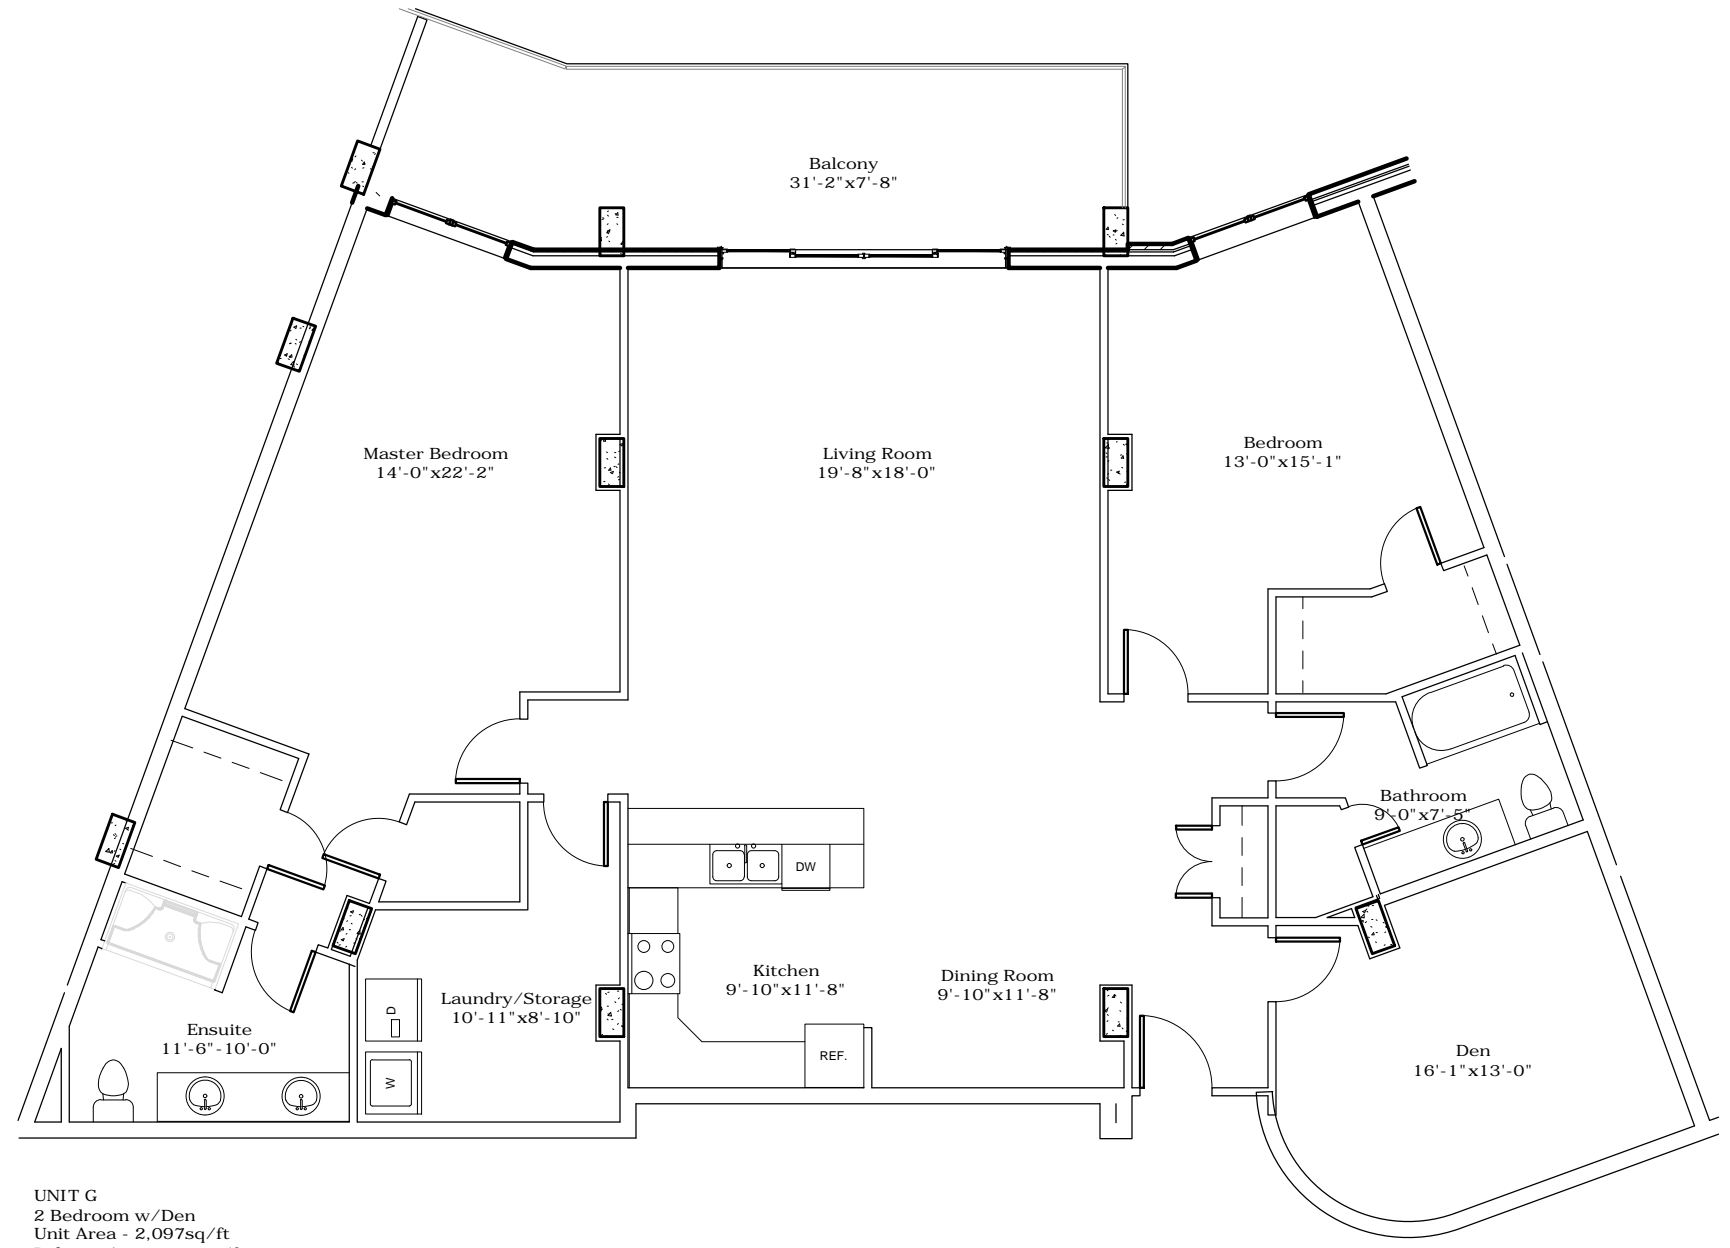

UNIT C1
1 Bedroom w/Den
Unit Area - 1,180sq/ft
Balcony Area - 147sq/ft
Total - 1,327sq/ft

UNIT C2
 2 Bedroom w/Den
 Unit Area - 1,535sq/ft
 Balcony Area - 151sq/ft
 Total - 1,686sq/ft

UNIT D
 2 Bedroom w/Den
 Unit Area - 1,610sq/ft
 Balcony Area - 147sq/ft
 Total - 1,757sq/ft

UNIT D1
2 Bedroom w/Den
Unit Area - 1,610sq/ft
Balcony Area - 147sq/ft
Total - 1,757sq/ft

UNIT E
 2 Bedroom w/Den
 Unit Area - 1,657sq/ft
 Balcony Area - 120sq/ft
 Total - 1,777sq/ft

UNIT E1
1 Bedroom w/Den
Unit Area - 1,352sq/ft
Balcony Area - 120sq/ft
Total - 1,472sq/ft

UNIT F
 2 Bedroom w/Den
 Unit Area - 1,868sq/ft
 Balcony Area - 179sq/ft
 Total - 2,047sq/ft

UNIT G
 2 Bedroom w/Den
 Unit Area - 2,097sq/ft
 Balcony Area - 252sq/ft
 Total - 2,349sq/ft

UNIT H
Bachelor
Unit Area - 868sq/ft
Balcony Area - 180sq/ft
Total - 1,048sq/ft