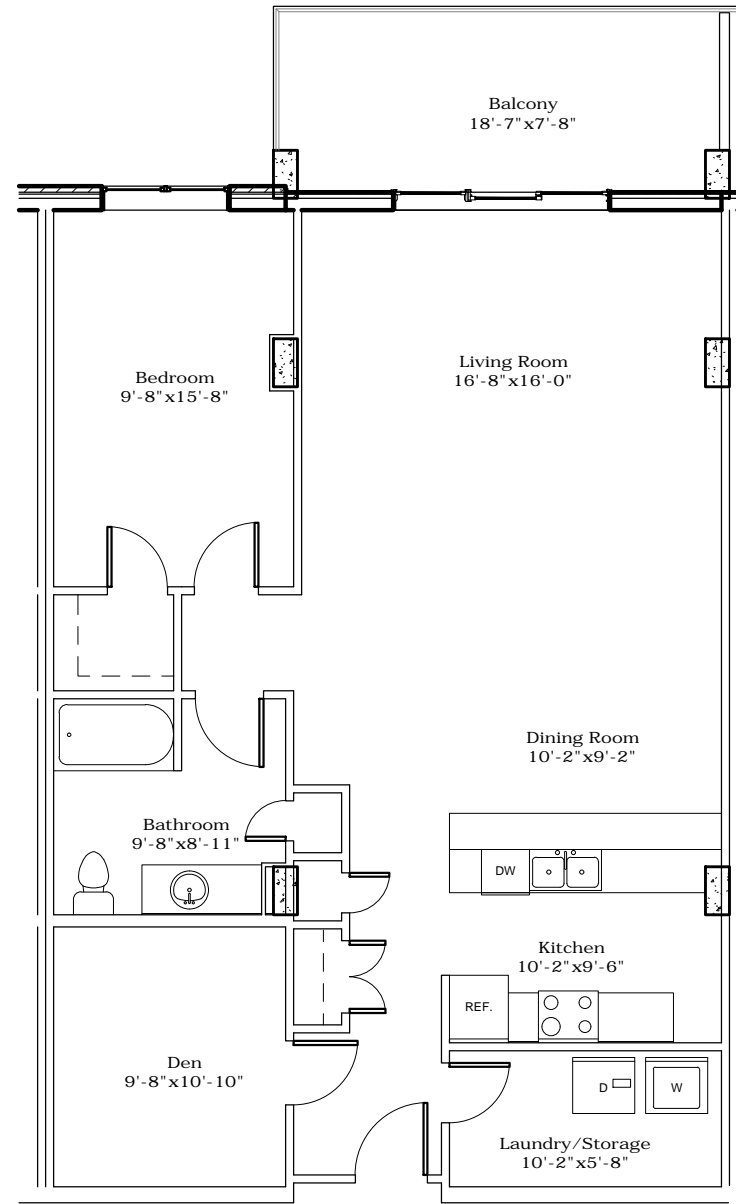

UNIT A
 3 Bedroom
 Unit Area - 2,021sq/ft
 Balcony Area - 228sq/ft
 Total - 2,249sq/ft

UNIT B
 3 Bedroom w/Den
 Unit Area - 1,987sq/ft
 Balcony Area - 160sq/ft
 Total - 2,147sq/ft

UNIT C
 1 Bedroom w/Den
 Unit Area - 1,180sq/ft
 Balcony Area - 153sq/ft
 Total - 1,333sq/ft

UNIT C1
1 Bedroom w/Den
Unit Area - 1,180sq/ft
Balcony Area - 147sq/ft
Total - 1,327sq/ft

UNIT C2
 2 Bedroom w/Den
 Unit Area - 1,535sq/ft
 Balcony Area - 151sq/ft
 Total - 1,686sq/ft

UNIT D
 2 Bedroom w/Den
 Unit Area - 1,610sq/ft
 Balcony Area - 147sq/ft
 Total - 1,757sq/ft

UNIT D1
2 Bedroom w/Den
Unit Area - 1,610sq/ft
Balcony Area - 147sq/ft
Total - 1,757sq/ft

UNIT E
 2 Bedroom w/Den
 Unit Area - 1,657sq/ft
 Balcony Area - 120sq/ft
 Total - 1,777sq/ft

UNIT E1
1 Bedroom w/Den
Unit Area - 1,352sq/ft
Balcony Area - 120sq/ft
Total - 1,472sq/ft

UNIT F
 2 Bedroom w/Den
 Unit Area - 1,868sq/ft
 Balcony Area - 179sq/ft
 Total - 2,047sq/ft

UNIT G
 2 Bedroom w/Den
 Unit Area - 2,097sq/ft
 Balcony Area - 252sq/ft
 Total - 2,349sq/ft

UNIT H
Bachelor
Unit Area - 868sq/ft
Balcony Area - 180sq/ft
Total - 1,048sq/ft