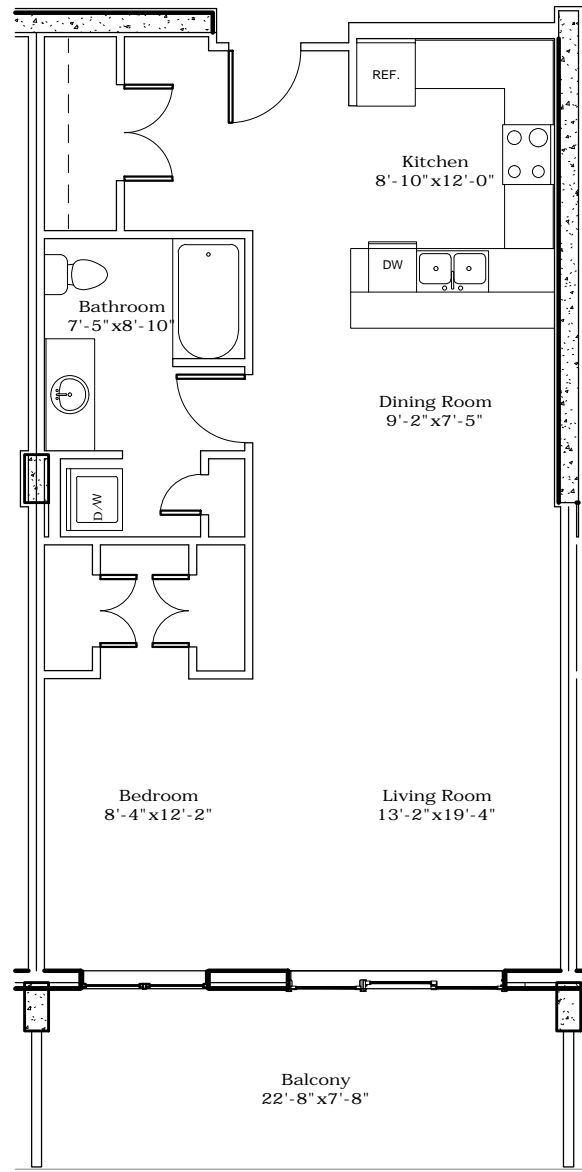

UNIT A
 3 Bedroom
 Unit Area - 2,021sq/ft
 Balcony Area - 228sq/ft
 Total - 2,249sq/ft

UNIT B
 3 Bedroom w/Den
 Unit Area - 1,987sq/ft
 Balcony Area - 160sq/ft
 Total - 2,147sq/ft

UNIT C
 1 Bedroom w/Den
 Unit Area - 1,180sq/ft
 Balcony Area - 153sq/ft
 Total - 1,333sq/ft

UNIT C1
1 Bedroom w/Den
Unit Area - 1,180sq/ft
Balcony Area - 147sq/ft
Total - 1,327sq/ft

UNIT C2
 2 Bedroom w/Den
 Unit Area - 1,535sq/ft
 Balcony Area - 151sq/ft
 Total - 1,686sq/ft

UNIT D
 2 Bedroom w/Den
 Unit Area - 1,610sq/ft
 Balcony Area - 147sq/ft
 Total - 1,757sq/ft

UNIT D1
2 Bedroom w/Den
Unit Area - 1,610sq/ft
Balcony Area - 147sq/ft
Total - 1,757sq/ft

UNIT E
 2 Bedroom w/Den
 Unit Area - 1,657sq/ft
 Balcony Area - 120sq/ft
 Total - 1,777sq/ft

UNIT E1
1 Bedroom w/Den
Unit Area - 1,352sq/ft
Balcony Area - 120sq/ft
Total - 1,472sq/ft

UNIT F
 2 Bedroom w/Den
 Unit Area - 1,868sq/ft
 Balcony Area - 179sq/ft
 Total - 2,047sq/ft

UNIT G
 2 Bedroom w/Den
 Unit Area - 2,097sq/ft
 Balcony Area - 252sq/ft
 Total - 2,349sq/ft

UNIT H
Bachelor
Unit Area - 868sq/ft
Balcony Area - 180sq/ft
Total - 1,048sq/ft