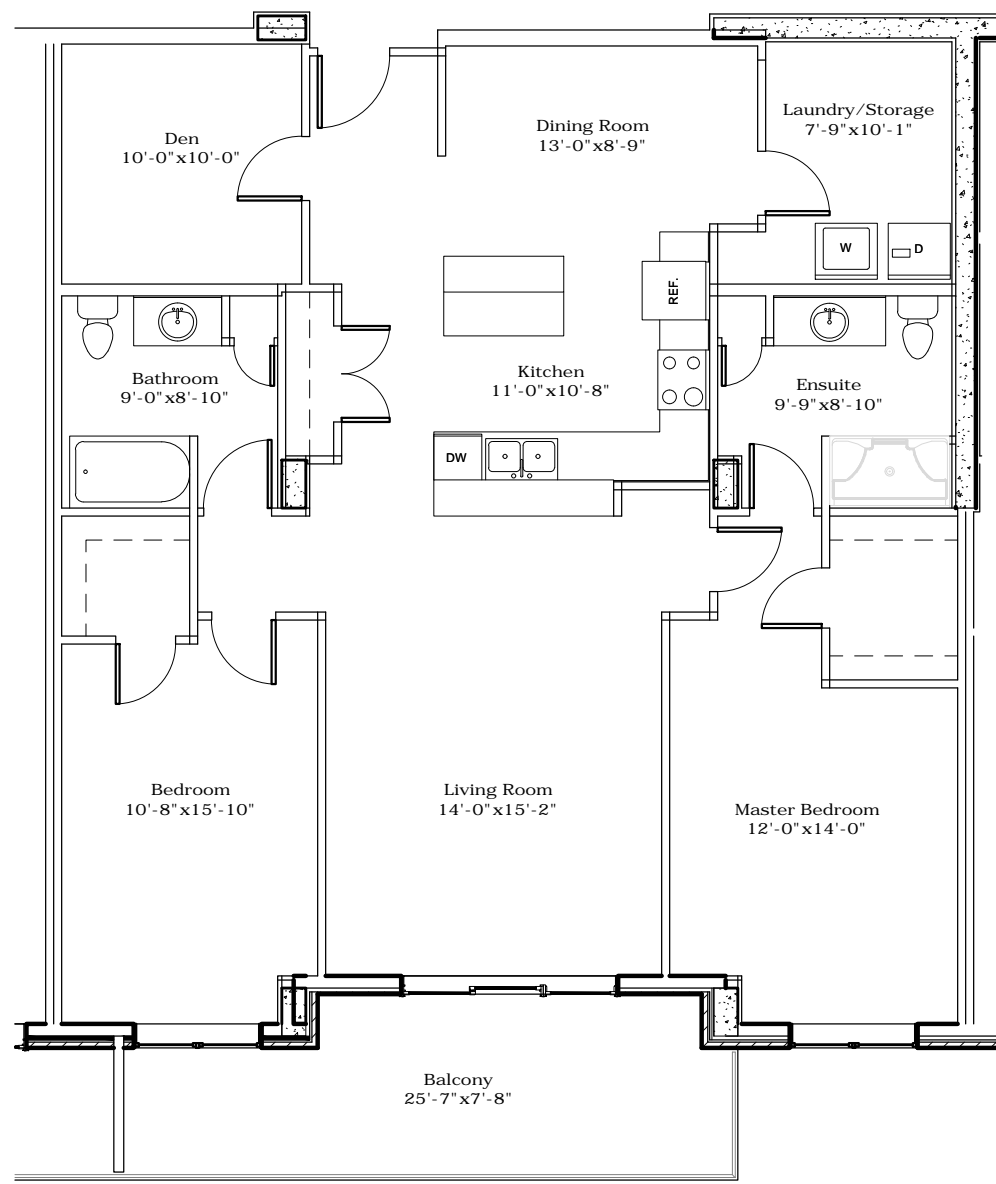

UNIT A
 3 Bedroom
 Unit Area - 2,021sq/ft
 Balcony Area - 228sq/ft
 Total - 2,249sq/ft

UNIT B
 3 Bedroom w/Den
 Unit Area - 1,987sq/ft
 Balcony Area - 160sq/ft
 Total - 2,147sq/ft

UNIT C
 1 Bedroom w/Den
 Unit Area - 1,180sq/ft
 Balcony Area - 153sq/ft
 Total - 1,333sq/ft

UNIT C1
1 Bedroom w/Den
Unit Area - 1,180sq/ft
Balcony Area - 147sq/ft
Total - 1,327sq/ft

UNIT C2
 2 Bedroom w/Den
 Unit Area - 1,535sq/ft
 Balcony Area - 151sq/ft
 Total - 1,686sq/ft

UNIT D
 2 Bedroom w/Den
 Unit Area - 1,610sq/ft
 Balcony Area - 147sq/ft
 Total - 1,757sq/ft

UNIT D1
2 Bedroom w/Den
Unit Area - 1,610sq/ft
Balcony Area - 147sq/ft
Total - 1,757sq/ft

UNIT E
 2 Bedroom w/Den
 Unit Area - 1,657sq/ft
 Balcony Area - 120sq/ft
 Total - 1,777sq/ft

UNIT E1
1 Bedroom w/Den
Unit Area - 1,352sq/ft
Balcony Area - 120sq/ft
Total - 1,472sq/ft

UNIT F
 2 Bedroom w/Den
 Unit Area - 1,868sq/ft
 Balcony Area - 179sq/ft
 Total - 2,047sq/ft

UNIT G
 2 Bedroom w/Den
 Unit Area - 2,097sq/ft
 Balcony Area - 252sq/ft
 Total - 2,349sq/ft

UNIT H
Bachelor
Unit Area - 868sq/ft
Balcony Area - 180sq/ft
Total - 1,048sq/ft