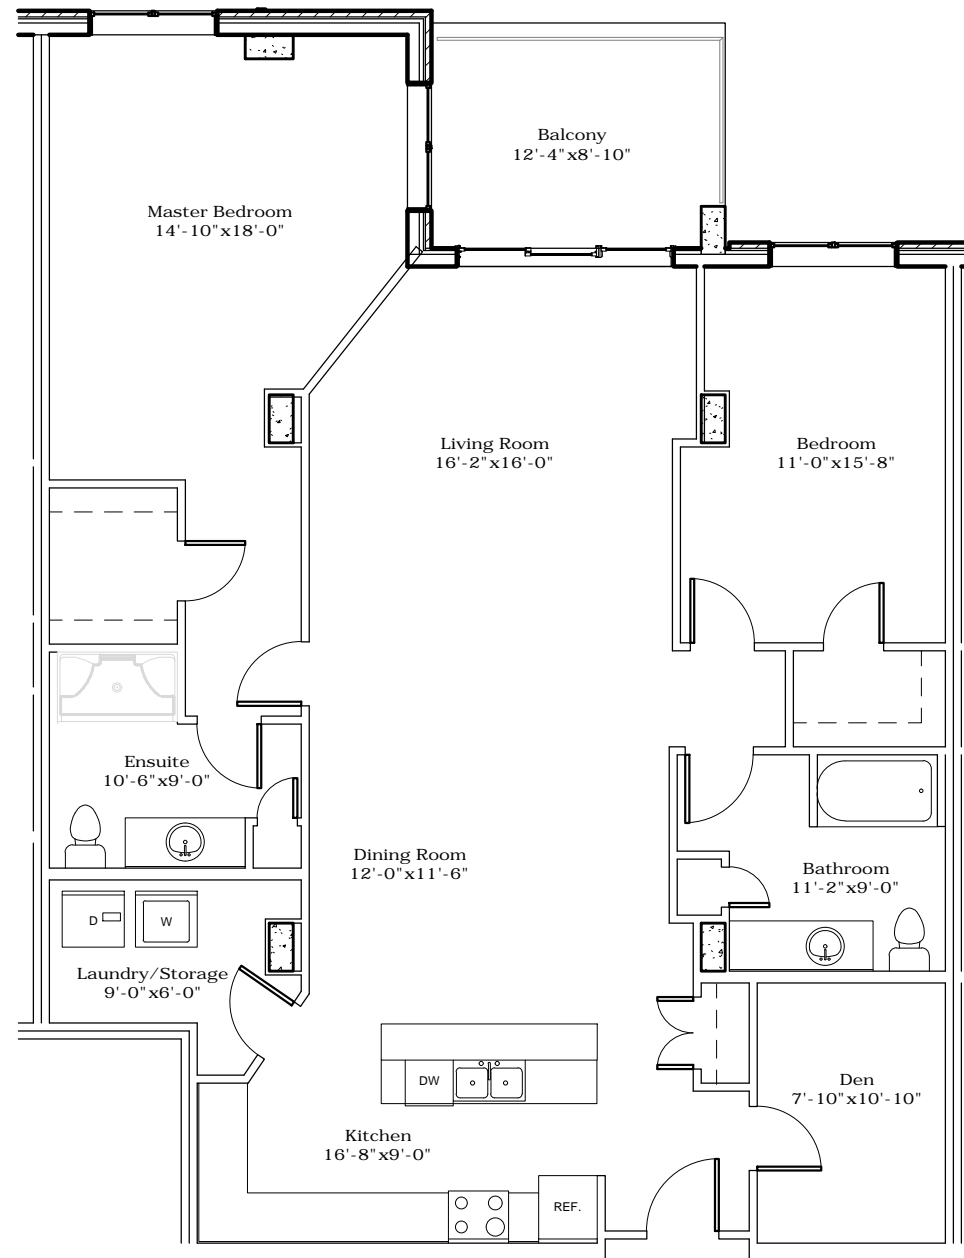

UNIT A
 3 Bedroom
 Unit Area - 2,021sq/ft
 Balcony Area - 228sq/ft
 Total - 2,249sq/ft

UNIT B
 3 Bedroom w/Den
 Unit Area - 1,987sq/ft
 Balcony Area - 160sq/ft
 Total - 2,147sq/ft

UNIT C
 1 Bedroom w/Den
 Unit Area - 1,180sq/ft
 Balcony Area - 153sq/ft
 Total - 1,333sq/ft

UNIT C1
1 Bedroom w/Den
Unit Area - 1,180sq/ft
Balcony Area - 147sq/ft
Total - 1,327sq/ft

UNIT C2
 2 Bedroom w/Den
 Unit Area - 1,535sq/ft
 Balcony Area - 151sq/ft
 Total - 1,686sq/ft

UNIT D
 2 Bedroom w/Den
 Unit Area - 1,610sq/ft
 Balcony Area - 147sq/ft
 Total - 1,757sq/ft

UNIT D1
2 Bedroom w/Den
Unit Area - 1,610sq/ft
Balcony Area - 147sq/ft
Total - 1,757sq/ft

UNIT E
 2 Bedroom w/Den
 Unit Area - 1,657sq/ft
 Balcony Area - 120sq/ft
 Total - 1,777sq/ft

UNIT E1
1 Bedroom w/Den
Unit Area - 1,352sq/ft
Balcony Area - 120sq/ft
Total - 1,472sq/ft

UNIT F
 2 Bedroom w/Den
 Unit Area - 1,868sq/ft
 Balcony Area - 179sq/ft
 Total - 2,047sq/ft

UNIT G
 2 Bedroom w/Den
 Unit Area - 2,097sq/ft
 Balcony Area - 252sq/ft
 Total - 2,349sq/ft

UNIT H
Bachelor
Unit Area - 868sq/ft
Balcony Area - 180sq/ft
Total - 1,048sq/ft