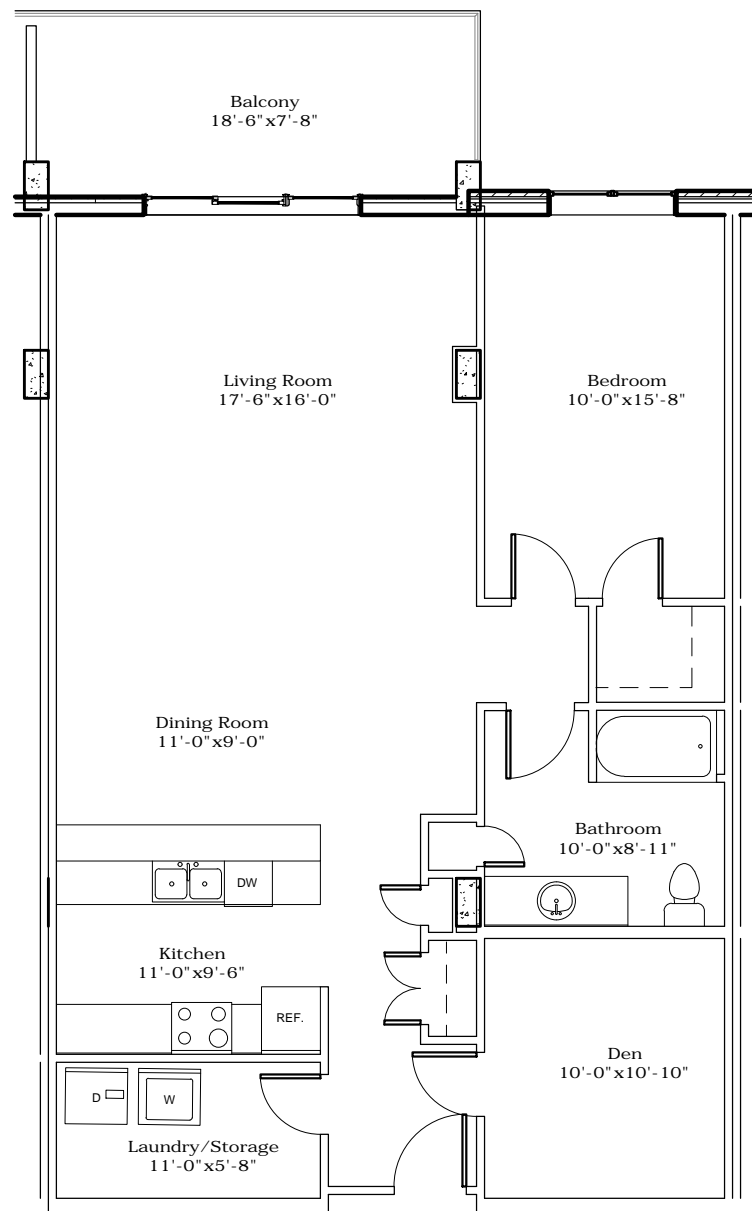

UNIT A
 3 Bedroom
 Unit Area - 2,021sq/ft
 Balcony Area - 228sq/ft
 Total - 2,249sq/ft

UNIT B
 3 Bedroom w/Den
 Unit Area - 1,987sq/ft
 Balcony Area - 160sq/ft
 Total - 2,147sq/ft

UNIT C
 1 Bedroom w/Den
 Unit Area - 1,180sq/ft
 Balcony Area - 153sq/ft
 Total - 1,333sq/ft

UNIT C1
1 Bedroom w/Den
Unit Area - 1,180sq/ft
Balcony Area - 147sq/ft
Total - 1,327sq/ft

UNIT C2
 2 Bedroom w/Den
 Unit Area - 1,535sq/ft
 Balcony Area - 151sq/ft
 Total - 1,686sq/ft

UNIT D
 2 Bedroom w/Den
 Unit Area - 1,610sq/ft
 Balcony Area - 147sq/ft
 Total - 1,757sq/ft

UNIT D1
2 Bedroom w/Den
Unit Area - 1,610sq/ft
Balcony Area - 147sq/ft
Total - 1,757sq/ft

UNIT E
 2 Bedroom w/Den
 Unit Area - 1,657sq/ft
 Balcony Area - 120sq/ft
 Total - 1,777sq/ft

UNIT E1
1 Bedroom w/Den
Unit Area - 1,352sq/ft
Balcony Area - 120sq/ft
Total - 1,472sq/ft

UNIT F
 2 Bedroom w/Den
 Unit Area - 1,868sq/ft
 Balcony Area - 179sq/ft
 Total - 2,047sq/ft

UNIT G
 2 Bedroom w/Den
 Unit Area - 2,097sq/ft
 Balcony Area - 252sq/ft
 Total - 2,349sq/ft

UNIT H
Bachelor
Unit Area - 868sq/ft
Balcony Area - 180sq/ft
Total - 1,048sq/ft