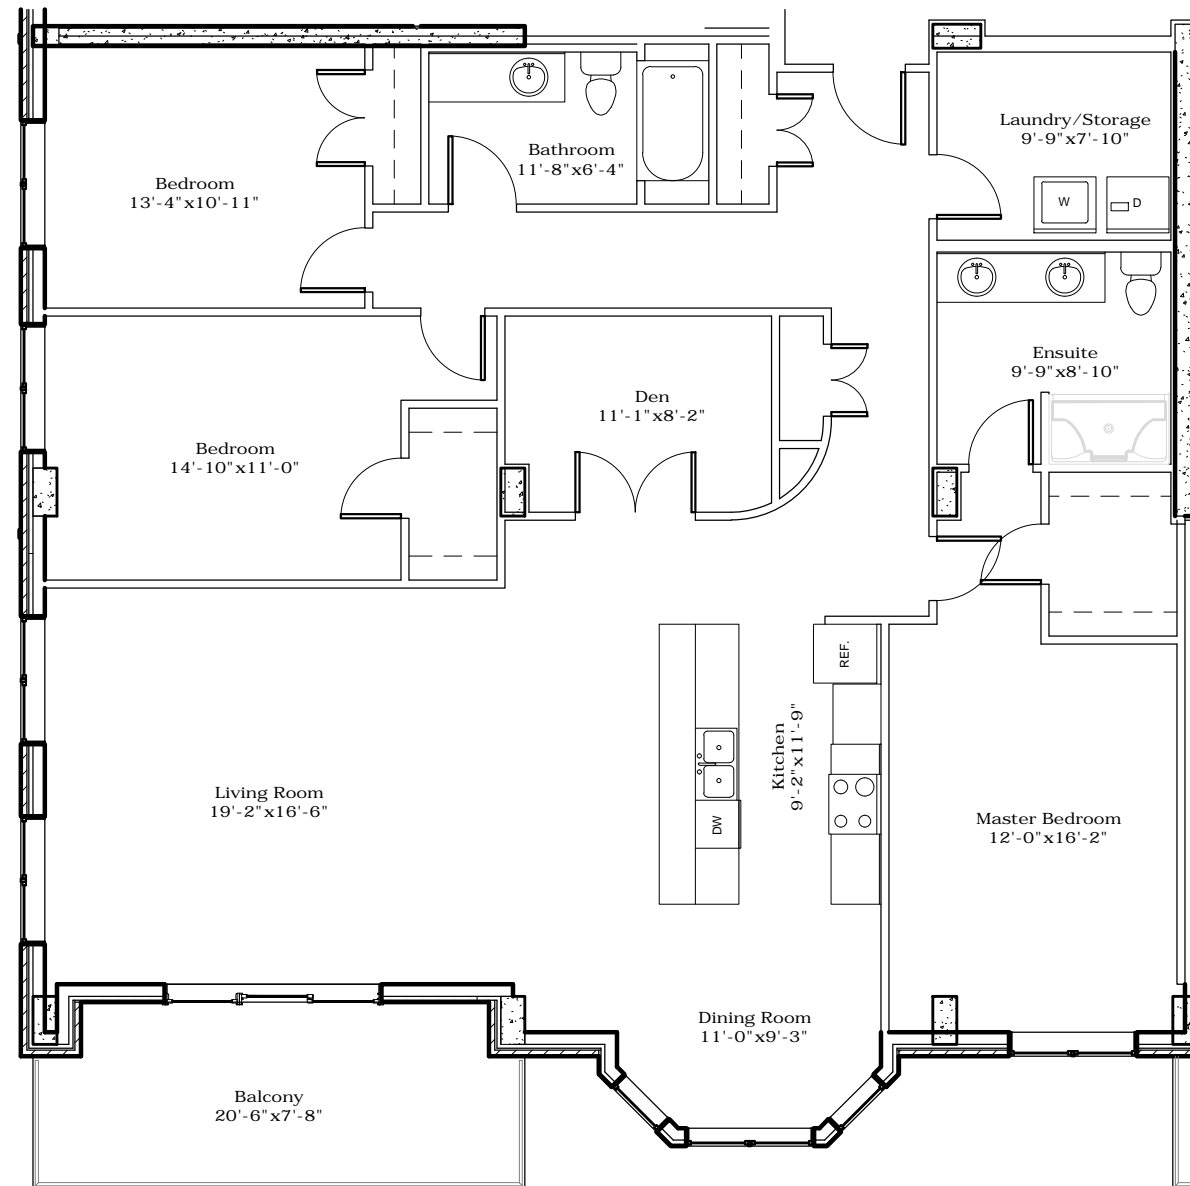

UNIT A
 3 Bedroom
 Unit Area - 2,021sq/ft
 Balcony Area - 228sq/ft
 Total - 2,249sq/ft

UNIT B
 3 Bedroom w/Den
 Unit Area - 1,987sq/ft
 Balcony Area - 160sq/ft
 Total - 2,147sq/ft

UNIT C
 1 Bedroom w/Den
 Unit Area - 1,180sq/ft
 Balcony Area - 153sq/ft
 Total - 1,333sq/ft

UNIT C1
1 Bedroom w/Den
Unit Area - 1,180sq/ft
Balcony Area - 147sq/ft
Total - 1,327sq/ft

UNIT C2
 2 Bedroom w/Den
 Unit Area - 1,535sq/ft
 Balcony Area - 151sq/ft
 Total - 1,686sq/ft

UNIT D
 2 Bedroom w/Den
 Unit Area - 1,610sq/ft
 Balcony Area - 147sq/ft
 Total - 1,757sq/ft

UNIT D1
2 Bedroom w/Den
Unit Area - 1,610sq/ft
Balcony Area - 147sq/ft
Total - 1,757sq/ft

UNIT E
 2 Bedroom w/Den
 Unit Area - 1,657sq/ft
 Balcony Area - 120sq/ft
 Total - 1,777sq/ft

UNIT E1
1 Bedroom w/Den
Unit Area - 1,352sq/ft
Balcony Area - 120sq/ft
Total - 1,472sq/ft

UNIT F
 2 Bedroom w/Den
 Unit Area - 1,868sq/ft
 Balcony Area - 179sq/ft
 Total - 2,047sq/ft

UNIT G
 2 Bedroom w/Den
 Unit Area - 2,097sq/ft
 Balcony Area - 252sq/ft
 Total - 2,349sq/ft

UNIT H
Bachelor
Unit Area - 868sq/ft
Balcony Area - 180sq/ft
Total - 1,048sq/ft