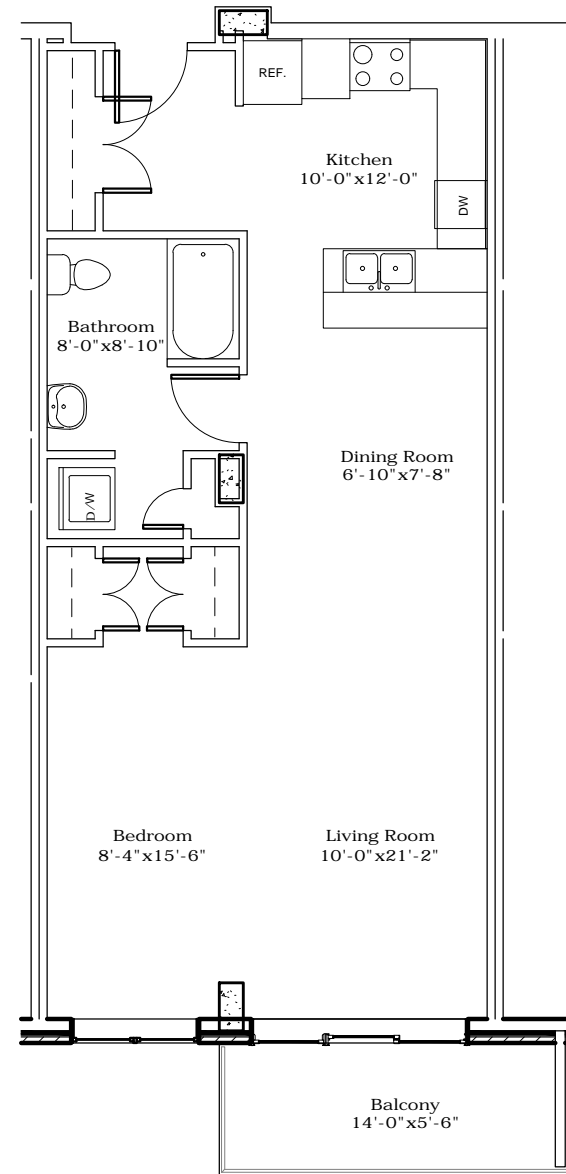

UNIT A
 3 Bedroom
 Unit Area - 2,021sq/ft
 Balcony Area - 228sq/ft
 Total - 2,249sq/ft

UNIT B
 3 Bedroom w/Den
 Unit Area - 1,987sq/ft
 Balcony Area - 160sq/ft
 Total - 2,147sq/ft

UNIT C
 1 Bedroom w/Den
 Unit Area - 1,180sq/ft
 Balcony Area - 153sq/ft
 Total - 1,333sq/ft

UNIT C1
1 Bedroom w/Den
Unit Area - 1,180sq/ft
Balcony Area - 147sq/ft
Total - 1,327sq/ft

UNIT C2
 2 Bedroom w/Den
 Unit Area - 1,535sq/ft
 Balcony Area - 151sq/ft
 Total - 1,686sq/ft

UNIT D
 2 Bedroom w/Den
 Unit Area - 1,610sq/ft
 Balcony Area - 147sq/ft
 Total - 1,757sq/ft

UNIT D1
2 Bedroom w/Den
Unit Area - 1,610sq/ft
Balcony Area - 147sq/ft
Total - 1,757sq/ft

UNIT E
 2 Bedroom w/Den
 Unit Area - 1,657sq/ft
 Balcony Area - 120sq/ft
 Total - 1,777sq/ft

UNIT E1
1 Bedroom w/Den
Unit Area - 1,352sq/ft
Balcony Area - 120sq/ft
Total - 1,472sq/ft

UNIT F
 2 Bedroom w/Den
 Unit Area - 1,868sq/ft
 Balcony Area - 179sq/ft
 Total - 2,047sq/ft

UNIT G
 2 Bedroom w/Den
 Unit Area - 2,097sq/ft
 Balcony Area - 252sq/ft
 Total - 2,349sq/ft

UNIT H
Bachelor
Unit Area - 868sq/ft
Balcony Area - 180sq/ft
Total - 1,048sq/ft