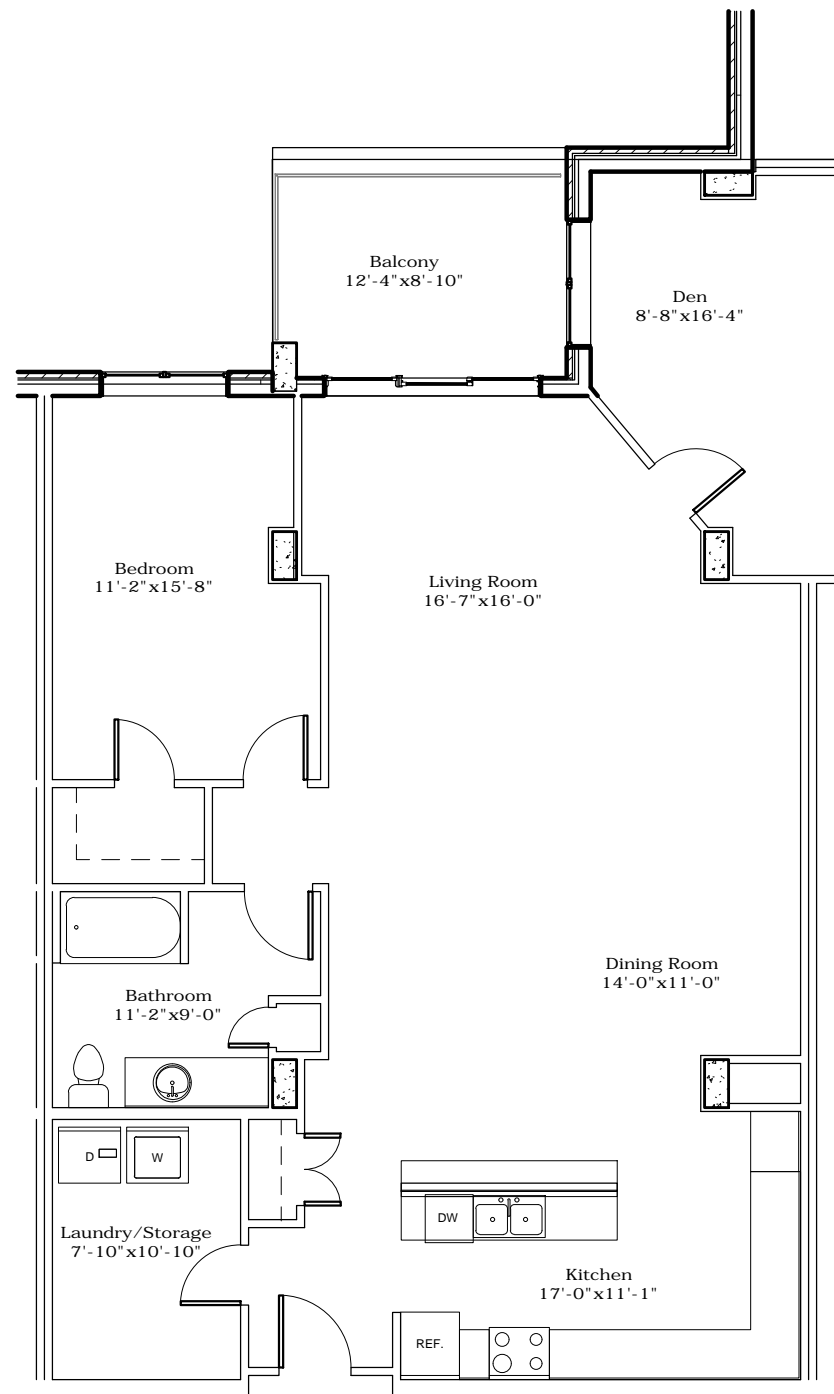

UNIT A
 3 Bedroom
 Unit Area - 2,021sq/ft
 Balcony Area - 228sq/ft
 Total - 2,249sq/ft

UNIT B
 3 Bedroom w/Den
 Unit Area - 1,987sq/ft
 Balcony Area - 160sq/ft
 Total - 2,147sq/ft

UNIT C
 1 Bedroom w/Den
 Unit Area - 1,180sq/ft
 Balcony Area - 153sq/ft
 Total - 1,333sq/ft

UNIT C1
1 Bedroom w/Den
Unit Area - 1,180sq/ft
Balcony Area - 147sq/ft
Total - 1,327sq/ft

UNIT C2
 2 Bedroom w/Den
 Unit Area - 1,535sq/ft
 Balcony Area - 151sq/ft
 Total - 1,686sq/ft

UNIT D
 2 Bedroom w/Den
 Unit Area - 1,610sq/ft
 Balcony Area - 147sq/ft
 Total - 1,757sq/ft

UNIT D1
2 Bedroom w/Den
Unit Area - 1,610sq/ft
Balcony Area - 147sq/ft
Total - 1,757sq/ft

UNIT E
 2 Bedroom w/Den
 Unit Area - 1,657sq/ft
 Balcony Area - 120sq/ft
 Total - 1,777sq/ft

UNIT E1
1 Bedroom w/Den
Unit Area - 1,352sq/ft
Balcony Area - 120sq/ft
Total - 1,472sq/ft

UNIT F
 2 Bedroom w/Den
 Unit Area - 1,868sq/ft
 Balcony Area - 179sq/ft
 Total - 2,047sq/ft

UNIT G
 2 Bedroom w/Den
 Unit Area - 2,097sq/ft
 Balcony Area - 252sq/ft
 Total - 2,349sq/ft

UNIT H
Bachelor
Unit Area - 868sq/ft
Balcony Area - 180sq/ft
Total - 1,048sq/ft